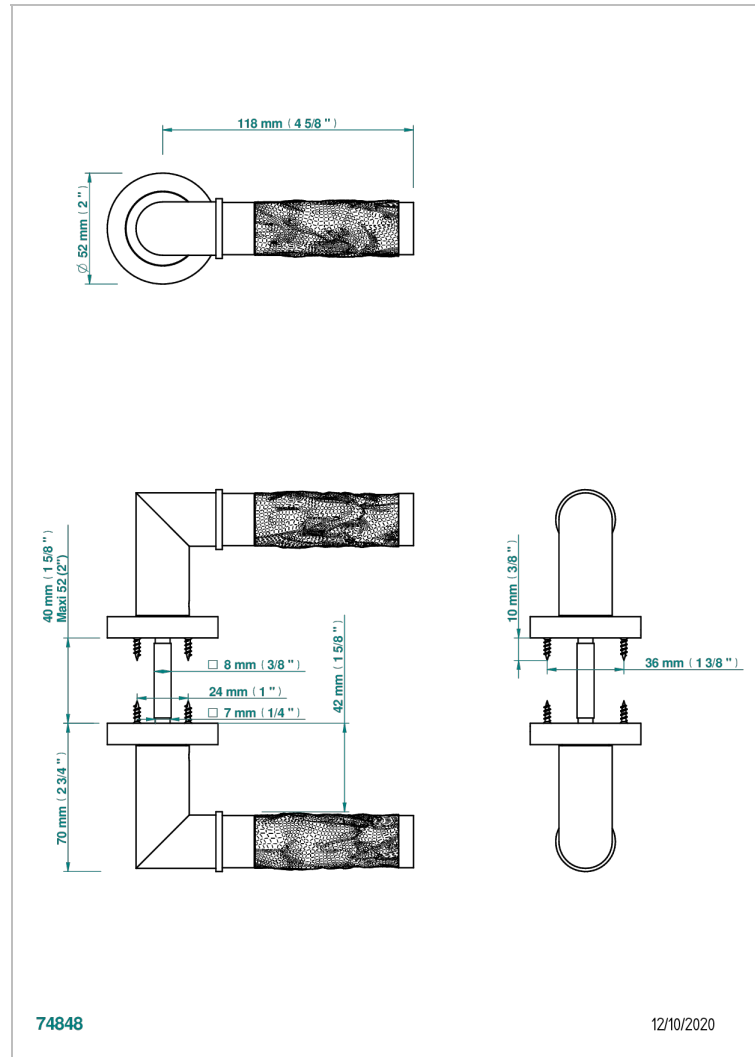

# COLLECTION PARIS

B8A-DHCRC1A

Pair of door handles - Paris, Bambou crystal amber

THG<sup>®</sup>  
PARIS

## CHARACTERISTIC

- Collection Paris
- Pair of door handles - Paris, Bambou crystal amber