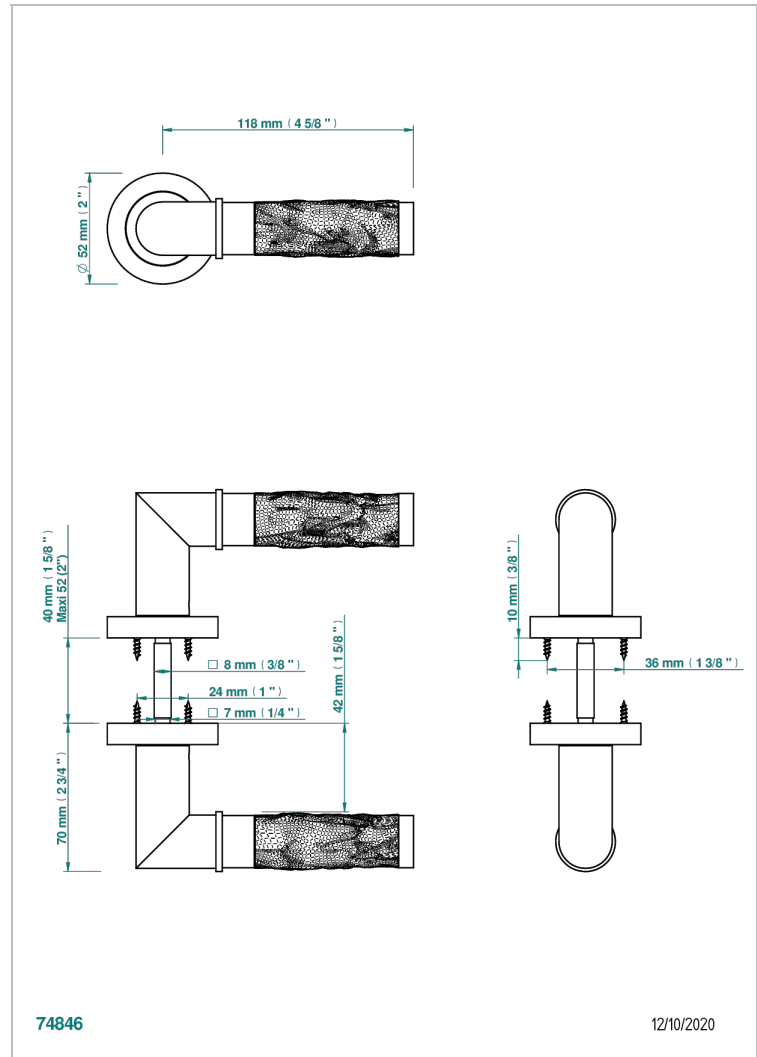

COLLECTION PARIS

B8A-DHCRC1C

Pair of door handles - Paris, Bambou crystal clear

THG[®]
PARIS

CHARACTERISTIC

- Collection Paris
- Pair of door handles - Paris, Bambou crystal clear

AVAILABLE FINITIONS

Black ceram - D30
Blush PVD - H62
Brass color PVD - H49
Brown bronze color PVD - F33
Gold color PVD - H52
Graphite PVD - H64