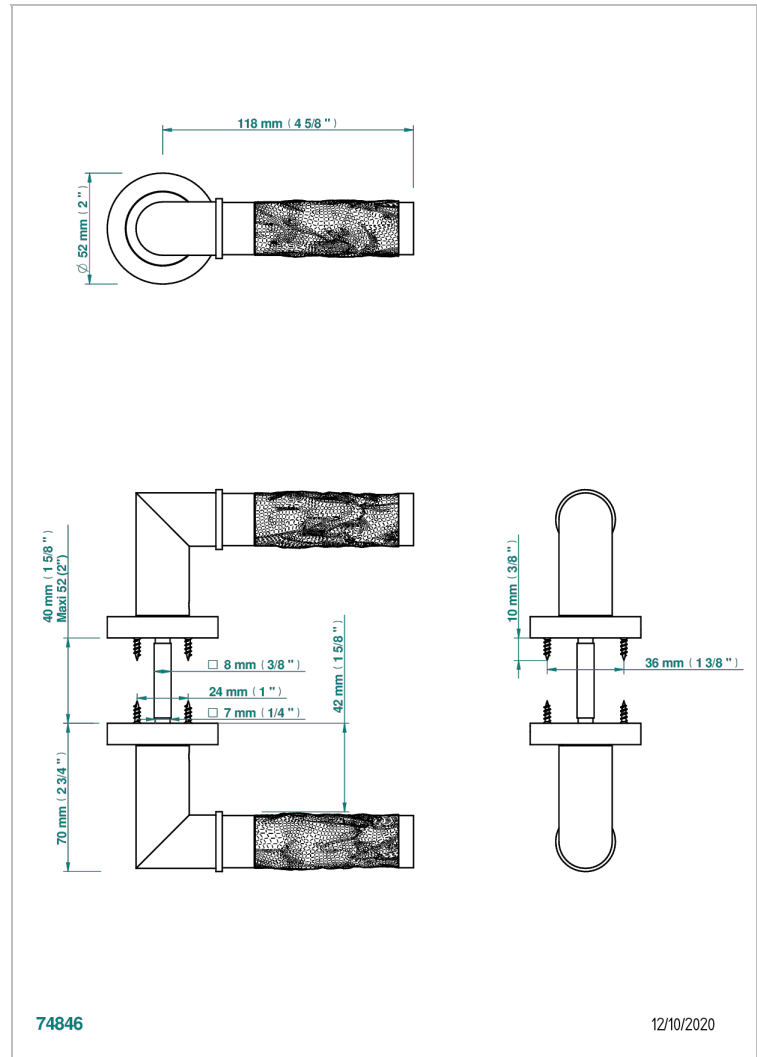

# COLLECTION PARIS

B8A-DHCRC1C

Pair of door handles - Paris, Bambou crystal clear

THG<sup>®</sup>  
PARIS

## CHARACTERISTIC

- Collection Paris
- Pair of door handles - Paris, Bambou crystal clear