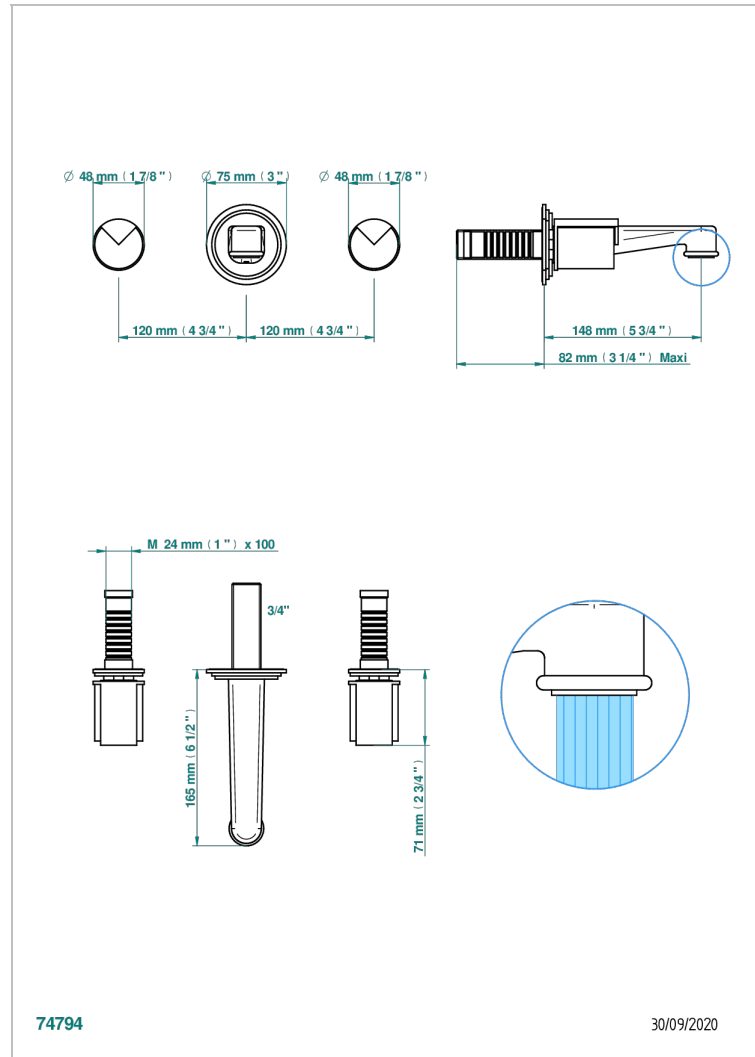

LE 9 NERO MARQUINA

G2I-41NB

Trim for wall mounted 3-hole lavatory set only

THG[®]
PARIS

74794

30/09/2020

CHARACTERISTIC

- Le 9 Nero Marquina
- Trim for wall mounted 3-hole lavatory set only

RELATED SKU'S

- Ref. G00-40AM/US Rough parts for wall set (one counter clockwise and one clockwise cartridges)

AVAILABLE FINITIONS

Black ceram - D30

Blush PVD - H62

Brass color PVD - H49

Brown bronze color PVD - F33