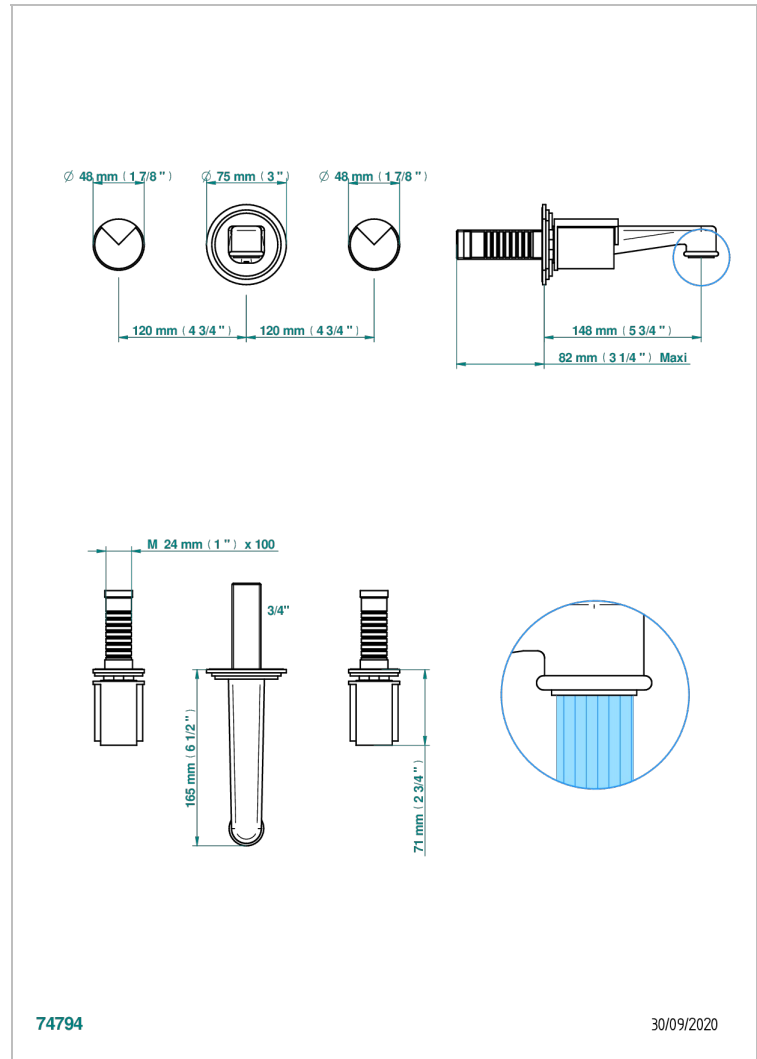

LE 9 NERO MARQUINA

G2I-41NB

Trim only for wall mounted 3 holes bath mixer

THG[®]
PARIS

CHARACTERISTIC

- Le 9 Nero Marquina
- Trim only for wall mounted 3 holes bath mixer

RELATED SKU'S

- Ref. G00-40AC Rough parts for wall mounted 3 hole mixer, cross handle version
- Ref. G00-40AM Rough parts for wall mounted 3 hole mixer, lever handle version

AVAILABLE FINITIONS

Antique nickel - H28
Black ceram - D30
Blush PVD - H62
Brass color PVD - H49
Brown bronze color PVD - F33
Gold color PVD - H52

Graphite PVD - H64
Matt Umber PVD - H67
Matt blush PVD - H60
Matt brass color PVD - H50
Matt brown bronze color PVD - F34
Matt chrome - C02