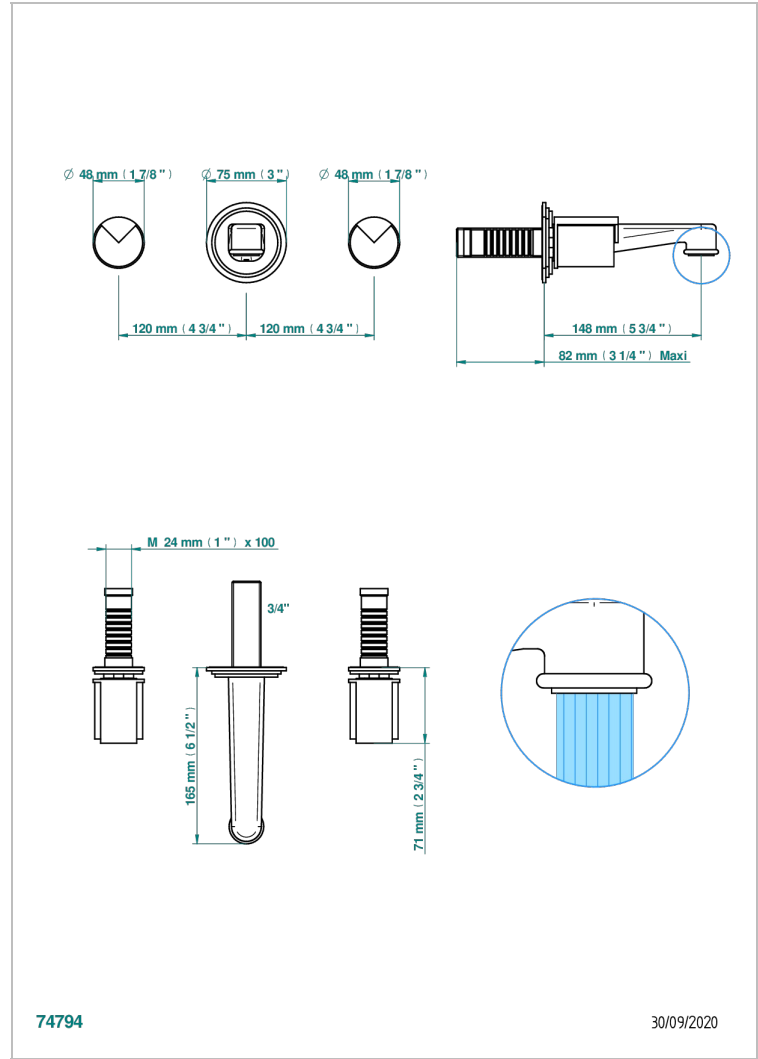

# LE 9 NERO MARQUINA

G2I-41NB

Trim only for wall mounted 3 holes bath mixer

THG<sup>®</sup>  
PARIS

74794

30/09/2020

## CARACTERÍSTICAS

- Le 9 Nero Marquina
- Trim only for wall mounted 3 holes bath mixer

## PRODUCTOS RELACIONADOS

- Ref. G00-40AC Rough parts for wall mounted 3 hole mixer, cross handle version
- Ref. G00-40AM Rough parts for wall mounted 3 hole mixer, lever handle version