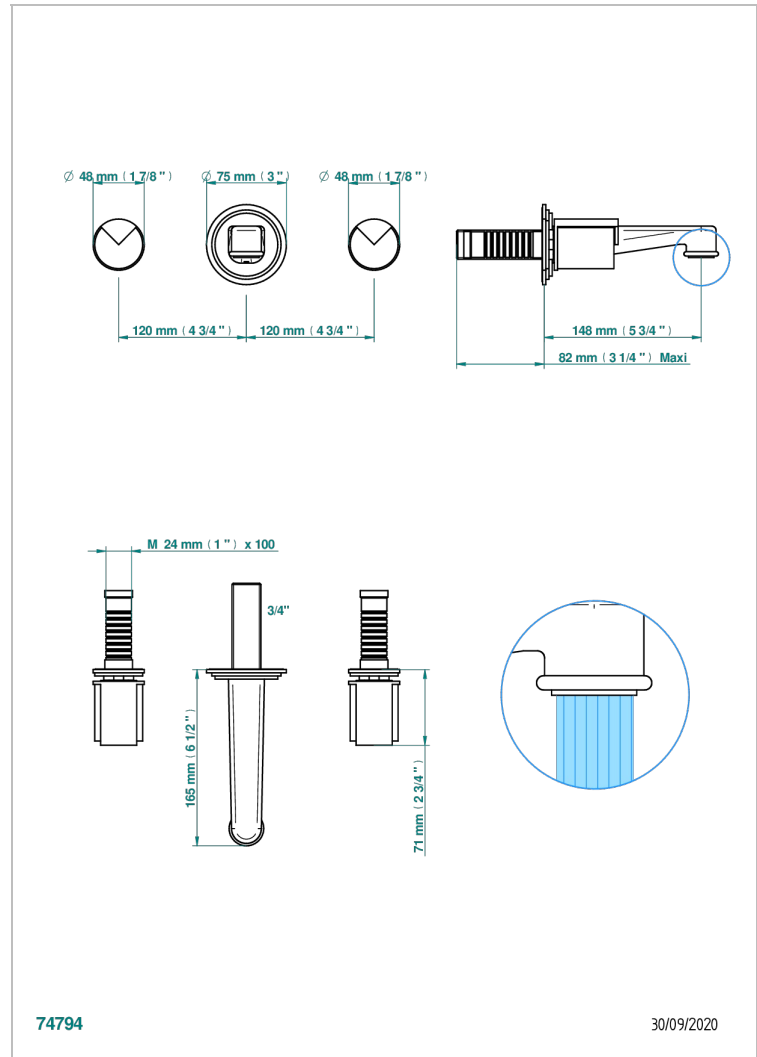

LE 9 NERO MARQUINA

G2I-41NB

Trim only for wall mounted 3 holes bath mixer

THG[®]
PARIS

CHARACTERISTIC

- Le 9 Nero Marquina
- Trim only for wall mounted 3 holes bath mixer

RELATED SKU'S

- Ref. G00-40AC Rough parts for wall mounted 3 hole mixer, cross handle version
- Ref. G00-40AM Rough parts for wall mounted 3 hole mixer, lever handle version

AVAILABLE FINITIONS

Antique nickel - H28
Black ceram - D30
Blush PVD - H62
Brass color PVD - H49
Brown bronze color PVD - F33
Gold color PVD - H52

Graphite PVD - H64
Matt Umber PVD - H67
Matt blush PVD - H60
Matt brass color PVD - H50
Matt brown bronze color PVD - F34
Matt chrome - C02