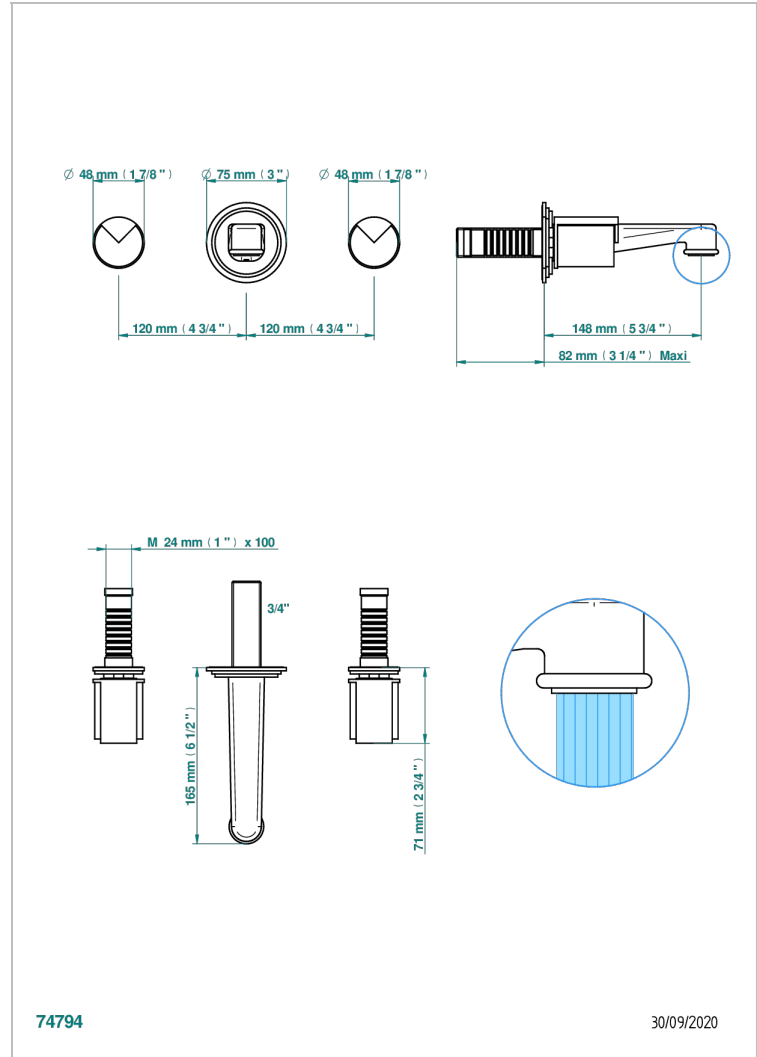

LE 9 NERO MARQUINA

G2I-41NB

Trim only for wall mounted 3 holes bath mixer

THG[®]
PARIS

CHARACTERISTIC

- Le 9 Nero Marquina
- Trim only for wall mounted 3 holes bath mixer

RELATED SKU'S

- Ref. G00-40AC Rough parts for wall mounted 3 hole mixer, cross handle version
- Ref. G00-40AM Rough parts for wall mounted 3 hole mixer, lever handle version

AVAILABLE FINITIONS

Antique nickel - H28
Black ceram - D30
Blush PVD - H62
Brass color PVD - H49
Brown bronze color PVD - F33
Gold color PVD - H52

Graphite PVD - H64
Matt Umber PVD - H67
Matt blush PVD - H60
Matt brass color PVD - H50
Matt brown bronze color PVD - F34
Matt chrome - C02