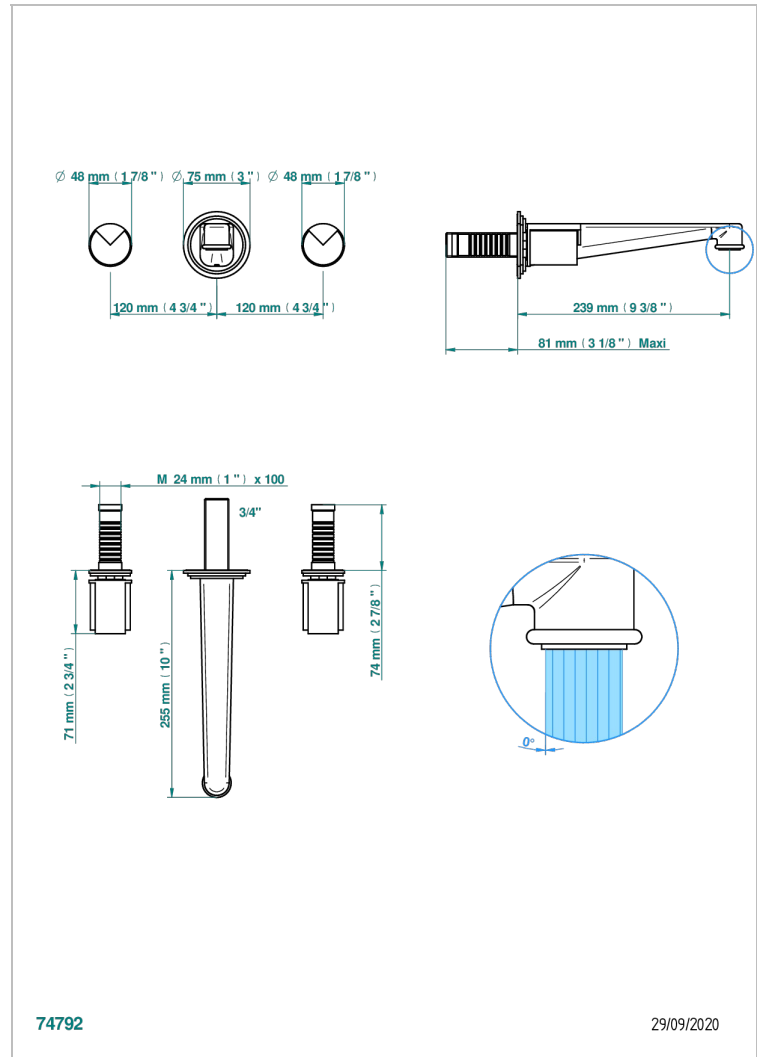

LE 9 NERO MARQUINA

G2I-41SGB

Trim for wall mounted 3-hole bath set only

THG[®]
PARIS

74792

29/09/2020

CHARACTERISTIC

- Le 9 Nero Marquina
- Trim for wall mounted 3-hole bath set only

RELATED SKU'S

- Ref. G00-40AM/US Rough parts for wall set (one counter clockwise and one clockwise cartridges)

AVAILABLE FINITIONS

Black ceram - D30
Blush PVD - H62
Brass color PVD - H49
Brown bronze color PVD - F33
Chrome polished - A02
Chrome polished / gold polished - G02