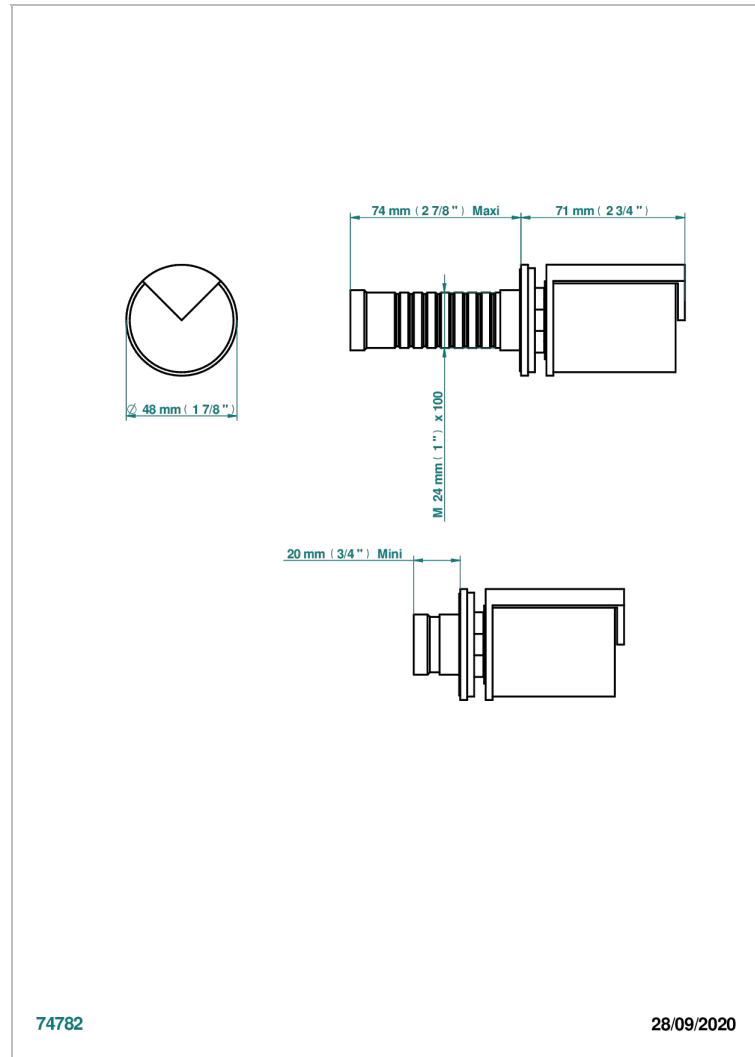

LE 9 NERO MARQUINA

G2I-30B

Wall volume control 30 & 32 trim

THG[®]
PARIS

74782

28/09/2020

CHARACTERISTIC

- Le 9 Nero Marquina
- Wall volume control 30 & 32 trim

RELATED SKU'S

- Ref. G00-32CUSA 3/4" Volume control wall valve with ceramic cartridge
- Ref. G00-32HUSA 3/4" Volume control wall valve with ceramic cartridge counterclockwise
- Ref. G00-30CUSA 1/2" volume control wall valve with ceramic cartridge
- Ref. G00-30HUSA 1/2" Volume control wall valve with ceramic cartridge counterclockwise