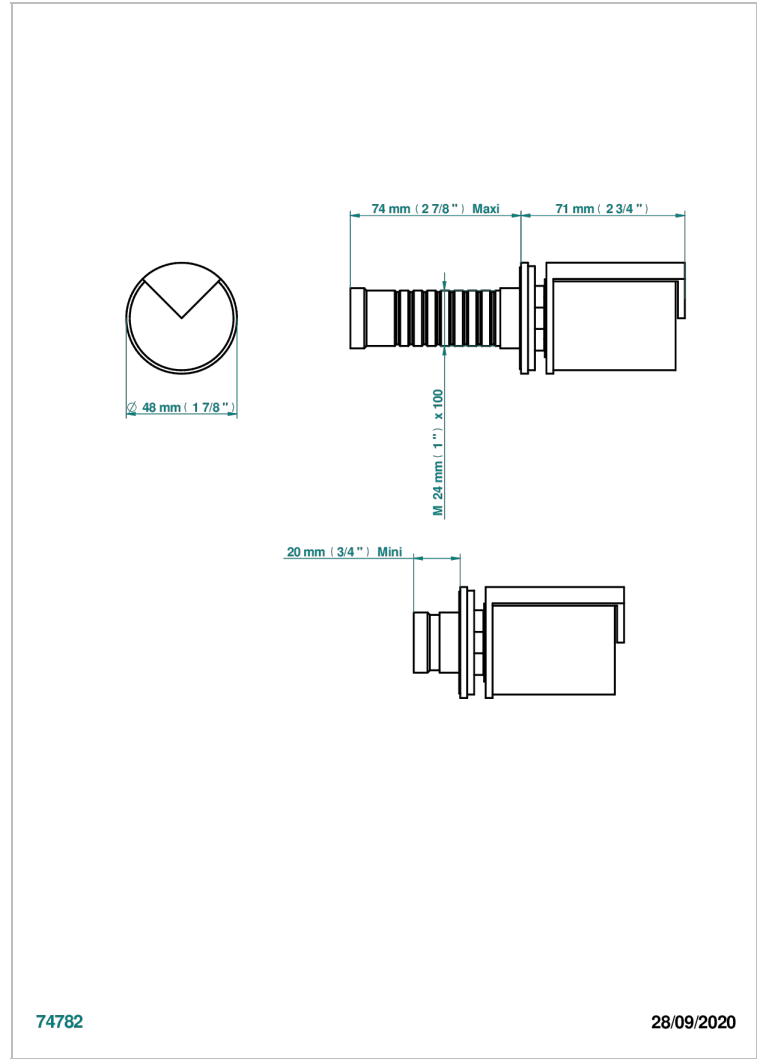

# LE 9 NERO MARQUINA

G2I-30B

Trim only for wall valve 1/2" ref.30/CA & 30/HA and 3/4" ref.32/CA & 32/HA and diverter ref.50/4VMA

THG<sup>®</sup>  
PARIS

74782

28/09/2020

## CHARACTERISTIC

- Le 9 Nero Marquina
- Trim only for wall valve 1/2" ref.30/CA & 30/HA and 3/4" ref.32/CA & 32/HA and diverter ref.50/4VMA

## RELATED SKU'S

- Ref. G00-30/CA Wall mounted 1/2" valve body with ceramic head, 1/4 turn left - no trim
- Ref. G00-30/HA Wall mounted 1/2" valve body with ceramic head, 1/4 turn right
- Ref. G00-32/CA Wall mounted 3/4" valve with ceramic head, 1/4 turn left - no trim
- Ref. G00-32/HA Wall mounted 3/4" valve body with ceramic head, 1/4 turn right - no trim