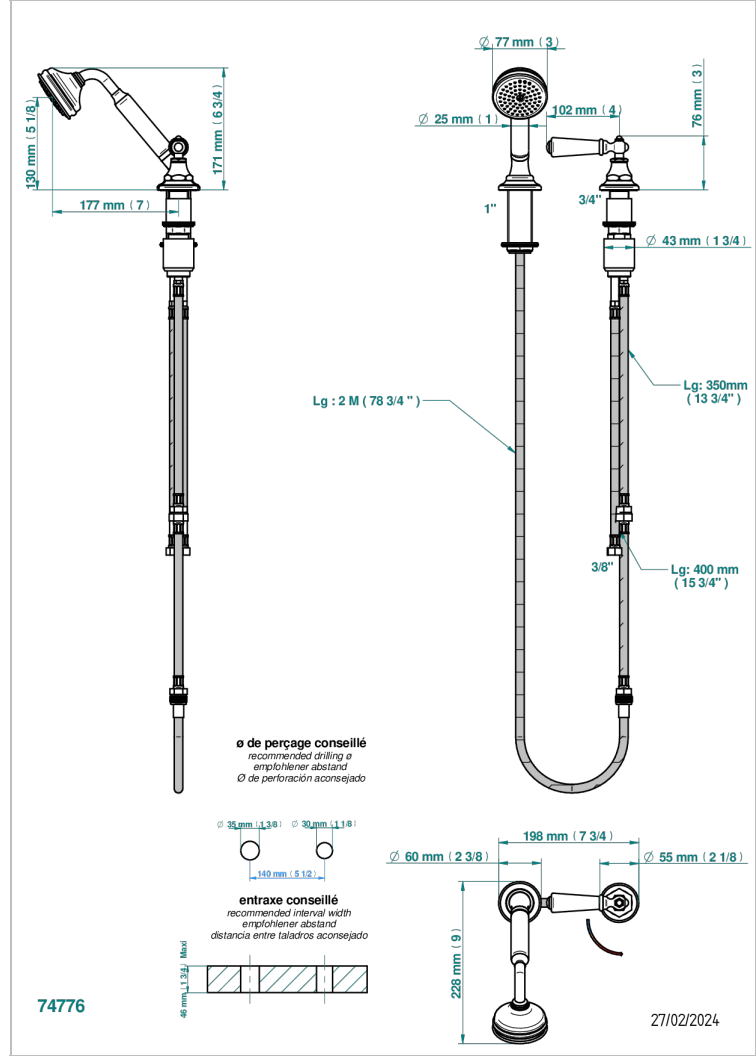

CHARLESTON WITH SMOOTH METAL LEVER HANDLES

G3N-6532/60A

Deck mounted mixer with handshower, progressive cartridge

CHARACTERISTIC

- ACS : 22ACCLY009

STANDARDS

AVAILABLE FINITIONS

Black ceram - D30

Blush PVD - H62

Brass color PVD - H49

Brown bronze color PVD - F33

Chrome polished - A02

Chrome polished / gold polished - G02

Copper antique matt, coated - H07

Gold color PVD - H52

Gold mat - F07