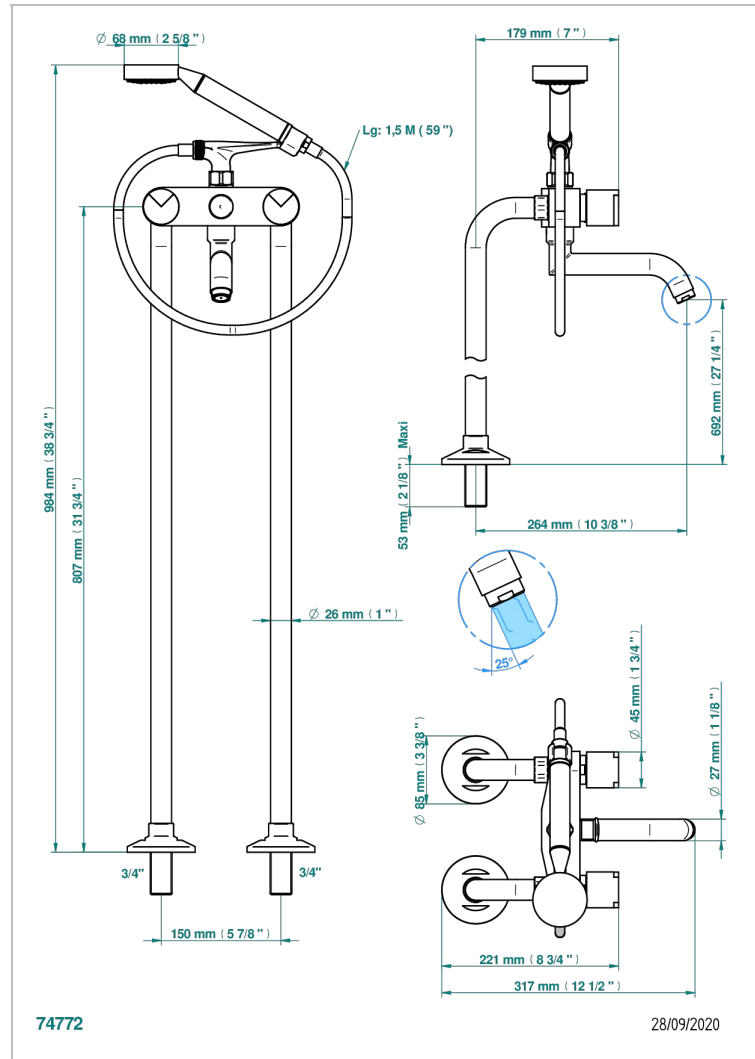

LE 9 NERO MARQUINA

G2I-13CS

Bath shower tub filler with floor risers

CHARACTERISTIC

- ACS : 21ACCLY034

STANDARDS

AVAILABLE FINITIONS

Black ceram - D30

Umber PVD - H66