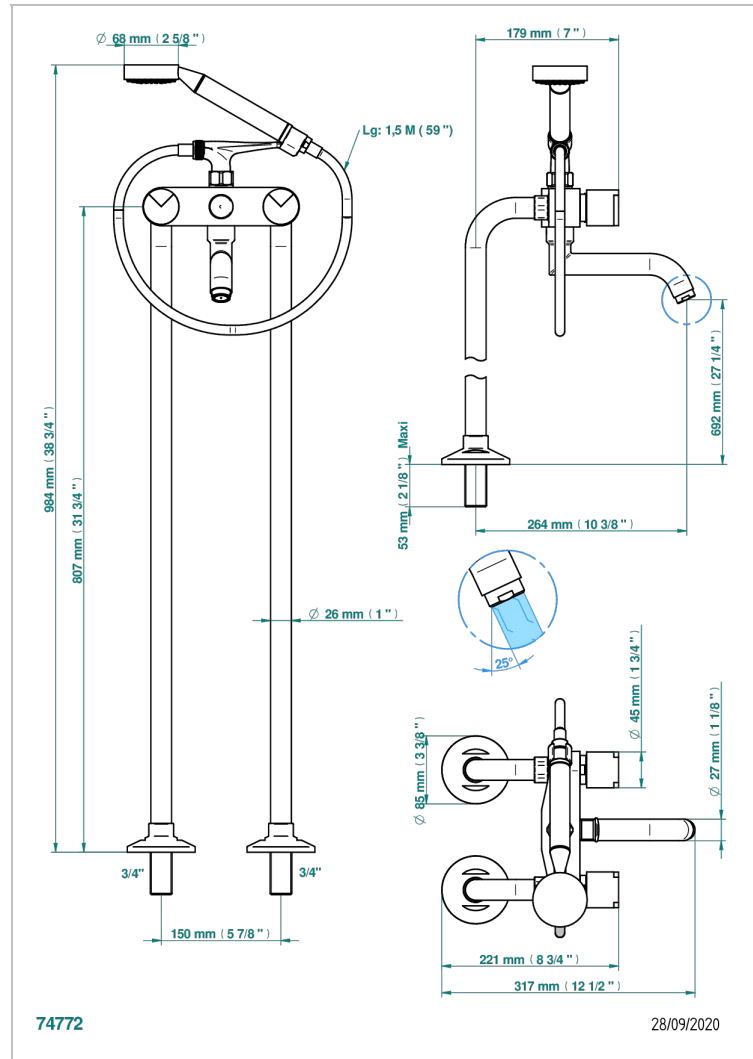

LE 9 NERO MARQUINA

G2I-13CS

Free-standing bath/shower mixer with upright connections

CHARACTERISTIC

- ACS : 21ACCLY034

STANDARDS

RELATED SKU'S

- Ref. G00-13800A Set of installation for tub filler

AVAILABLE FINITIONS

Antique nickel - H28
Black ceram - D30
Blush PVD - H62
Brass color PVD - H49
Brown bronze color PVD - F33
Gold color PVD - H52

Graphite PVD - H64
Matt Umber PVD - H67
Matt blush PVD - H60
Matt brass color PVD - H50
Matt brown bronze color PVD - F34
Matt chrome - C02