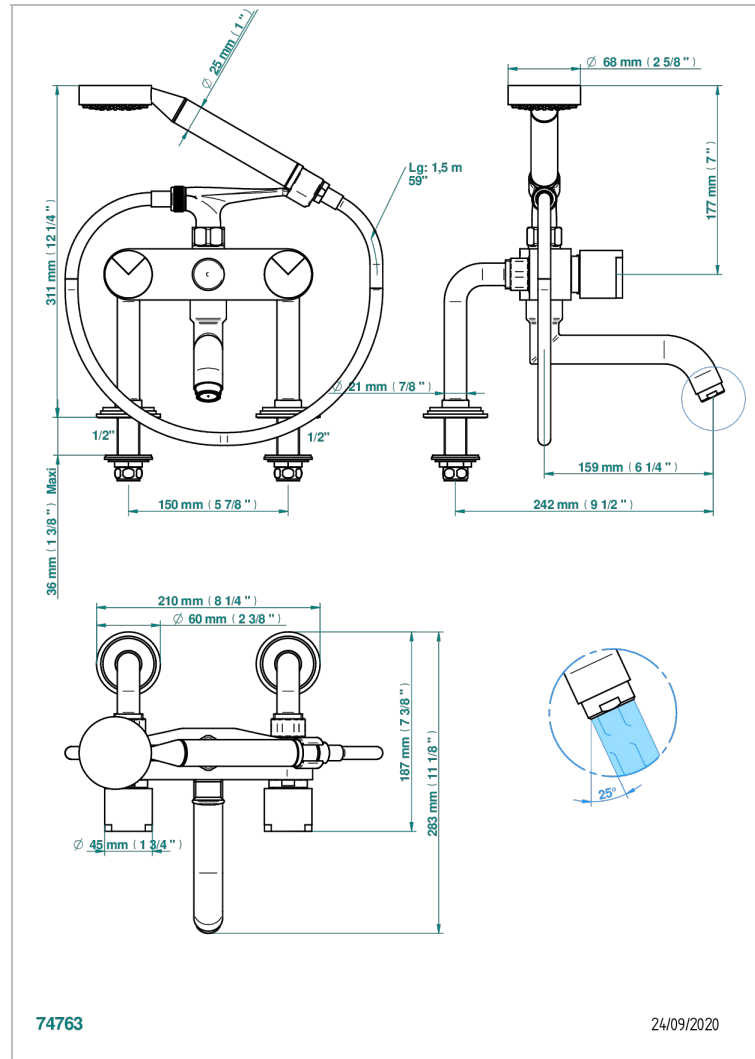

LE 9 NERO MARQUINA

G2I-13G

Rim mounted 2-hole bath/telephone shower mixer, shower and hose

CHARACTERISTIC

- ACS : 21ACCLY034

STANDARDS

AVAILABLE FINITIONS

Antique nickel - H28
Black ceram - D30
Blush PVD - H62
Brass color PVD - H49
Brown bronze color PVD - F33
Gold color PVD - H52

Nickel color PVD - H55
Polished chrome (color finish) - A02
Polished chrome / Polished gold (color finish) - G02
Polished gold (color finish) - F01
Polished nickel - B01
Soft gold - F30

Soft matt gold - F31
Umber PVD - H66