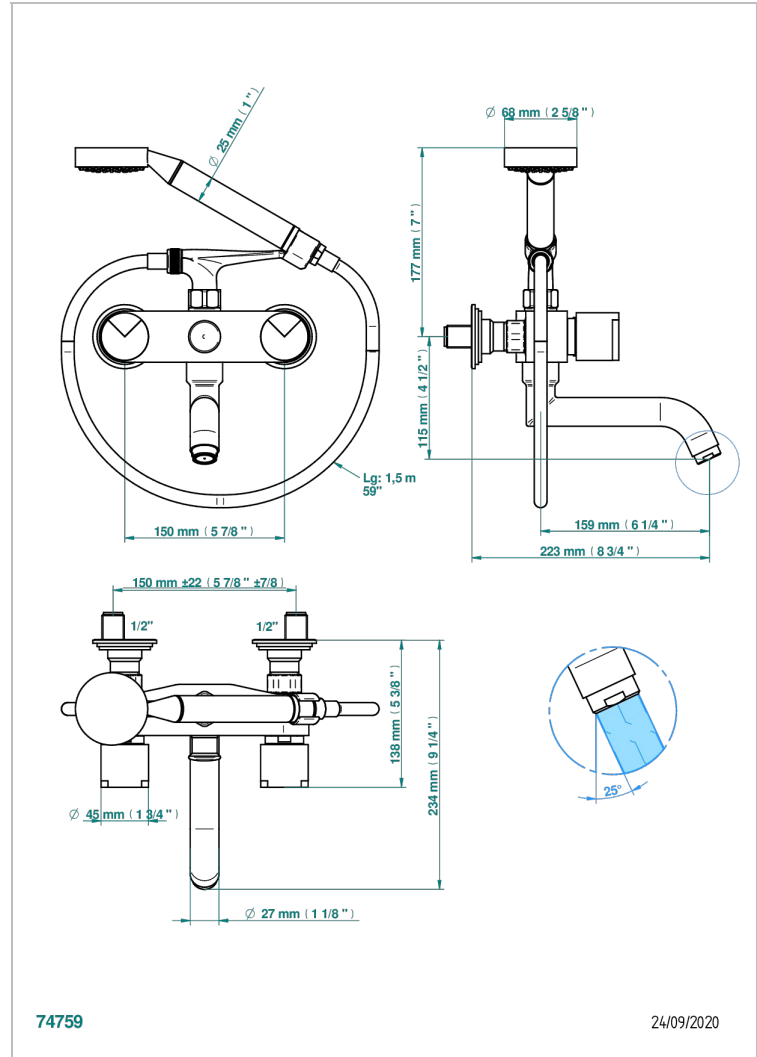

LE 9 NERO MARQUINA

G2I-13B

Wall mounted 2-hole bath/shower mixer, shower and hose

CHARACTERISTIC

- ACS : 21ACCLY033

STANDARDS

AVAILABLE FINITIONS

Antique nickel - H28
Black ceram - D30
Blush PVD - H62
Brass color PVD - H49
Brown bronze color PVD - F33
Gold color PVD - H52

Nickel color PVD - H55
Polished chrome (color finish) - A02
Polished chrome / Polished gold (color finish) - G02
Polished gold (color finish) - F01
Polished nickel - B01
Soft gold - F30

Soft matt gold - F31
Umber PVD - H66