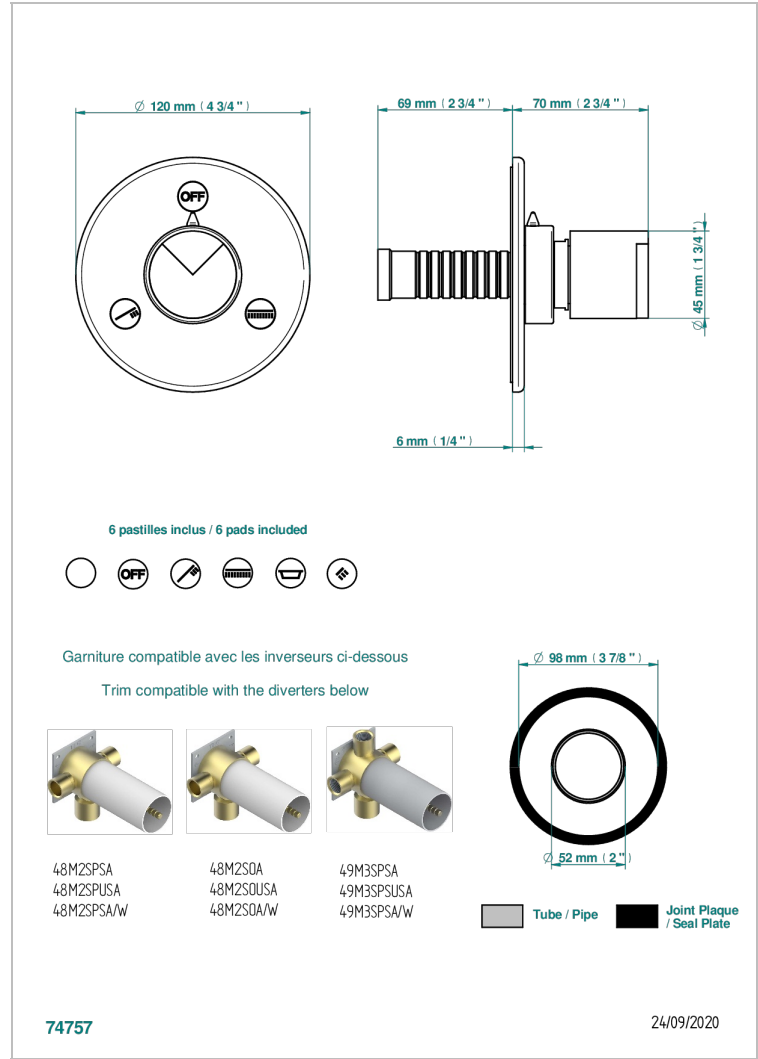

# LE 9 NERO MARQUINA

G2I-48M2SB

Trim for wall mounted diverter - 2 ways ref.48M2 & 3 ways ref.49M3

## CHARACTERISTIC

- Le 9 Nero Marquina
- Trim for wall mounted diverter - 2 ways ref.48M2 & 3 ways ref.49M3

## RELATED SKU'S

- Ref. G00-48M2SOUSA Wall mounted 3-way diverter with ceramic cartridge for concealed installation- 1 inlet 3/4" and 2 outlets 1/2" without shared ports no stop position - no trim
- Ref. G00-48M2SPSUSA Wall mounted 3-way diverter with ceramic cartridge for concealed installation- 1 inlet 3/4" and 2 outlets 1/2" with positive top, no shared ports - no trim
- Ref. G00-49M3SPSUSA Wall mounted 4-way diverter with ceramic cartridge for concealed installation- 1 inlet 3/4" and 3 outlets 1/2" with positive top, no shared ports - no trim