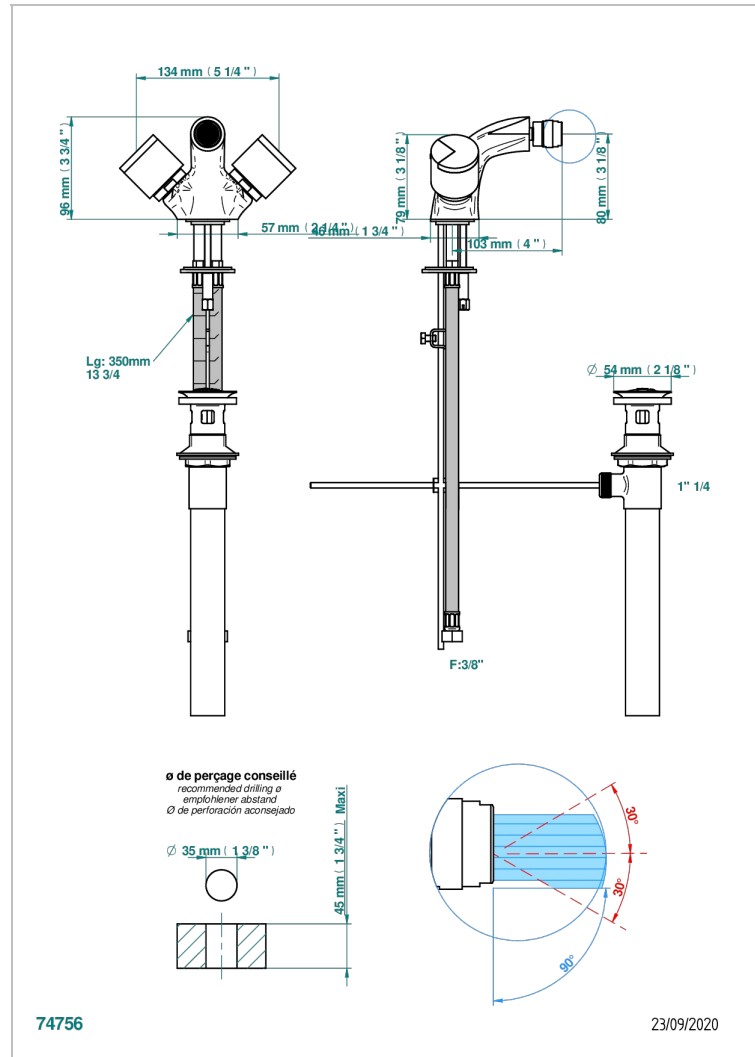

# LE 9 NERO MARQUINA

G2I-3202/US

Single hole, 2 handlebidet faucet with drain