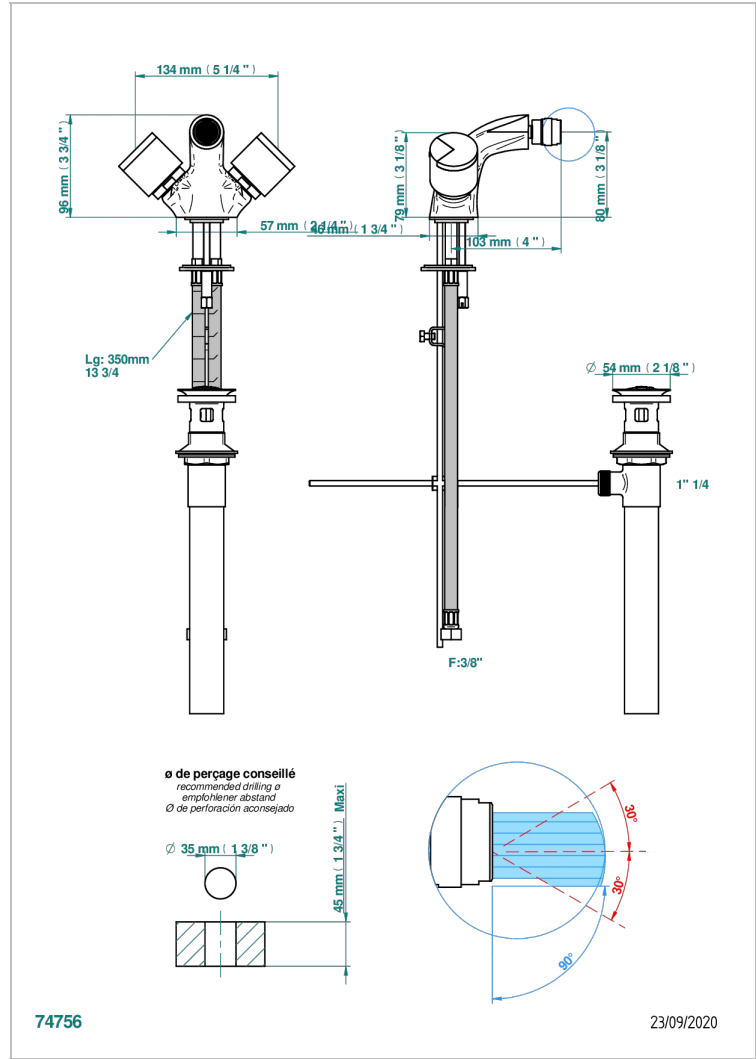

LE 9 NERO MARQUINA

G2I-3202/US

Single hole bidet faucet with drain

CHARACTERISTIC

- ASME : ASME A112.18.1-2011/CSA B125.1-11

STANDARDS

AVAILABLE FINITIONS

Black ceram - D30
Blush PVD - H62
Brass color PVD - H49
Brown bronze color PVD - F33
Chrome polished - A02
Chrome polished / gold polished - G02