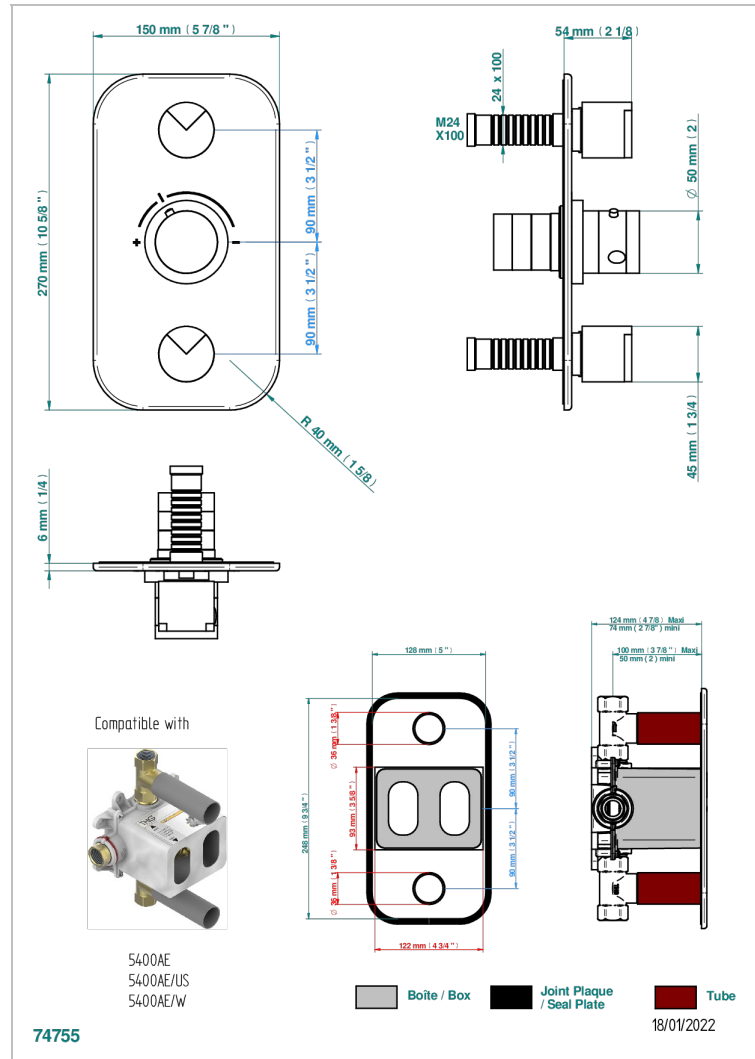

LE 9 NERO MARQUINA

G2I-5400BE

Trim for THG thermostat 2 volume controls, rough part supplied with fixing box ref. 5 400AE/US

CHARACTERISTIC

- ASME : ASME A112.18.1-2011/CSA B125.1-11
- DVGW : DW-6512CQ0608

STANDARDS

RELATED SKU'S

- Ref. G00-5400AE/US 3/4" THG thermostat with wax cartridge, with two valves delivered with a built-in box, no trim
- Ref. G00-5100G Reinforced stop ring for THG thermostatic with fixing set