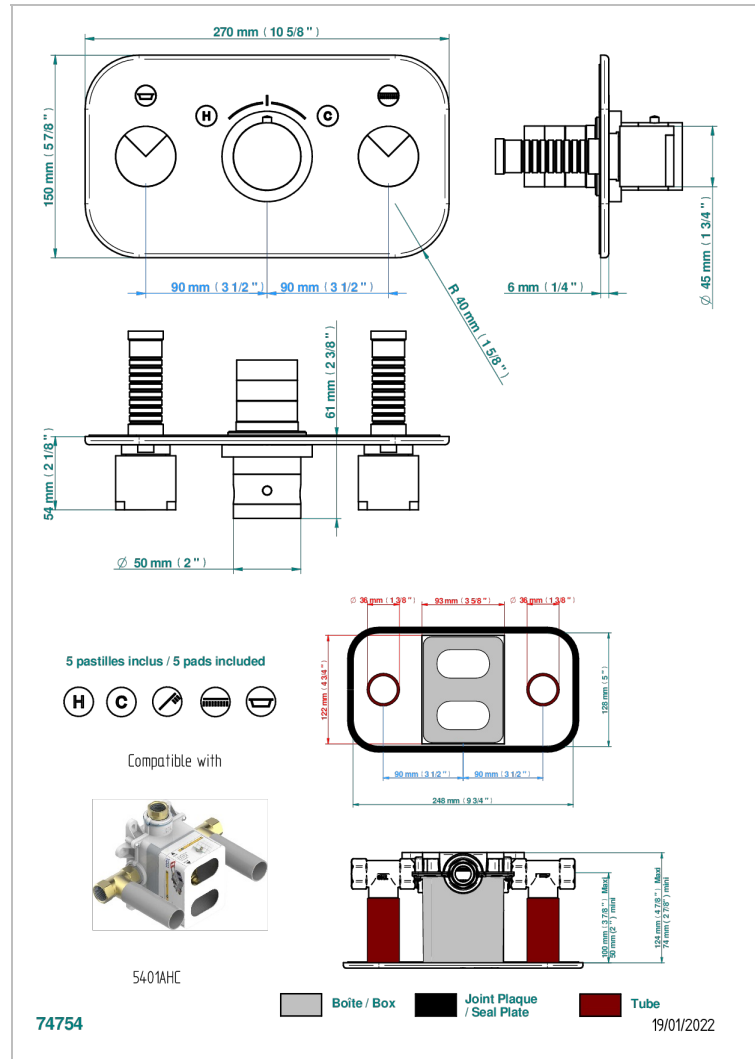

# LE 9 NERO MARQUINA

G2I-5401BEH

Trim for thermostatic mixer with 2 valves item to be installed horizontal . to adapt on 5 401AHC or 5 401AHM

## CARACTERÍSTICAS

- Le 9 Nero Marquina
- Trim for thermostatic mixer with 2 valves item to be installed horizontal . to adapt on 5 401AHC or 5 401AHM