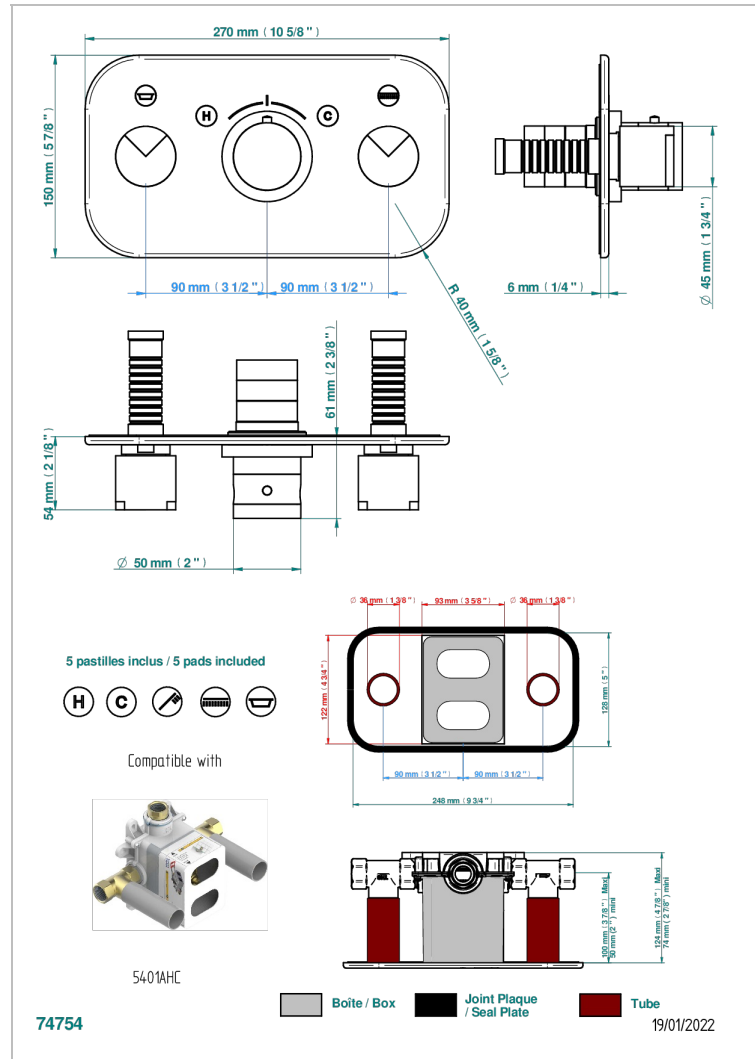

LE 9 NERO MARQUINA

G2I-5401BEH

THG
PARIS

Trim for THG thermostat with 2 valves ref. 5 401AHM/US rough part supplied with fixing box , item to be installed horizontal

CHARACTERISTIC

- Le 9 Nero Marquina
- Trim for THG thermostat with 2 valves ref. 5 401AHM/US rough part supplied with fixing box , item to be installed horizontal