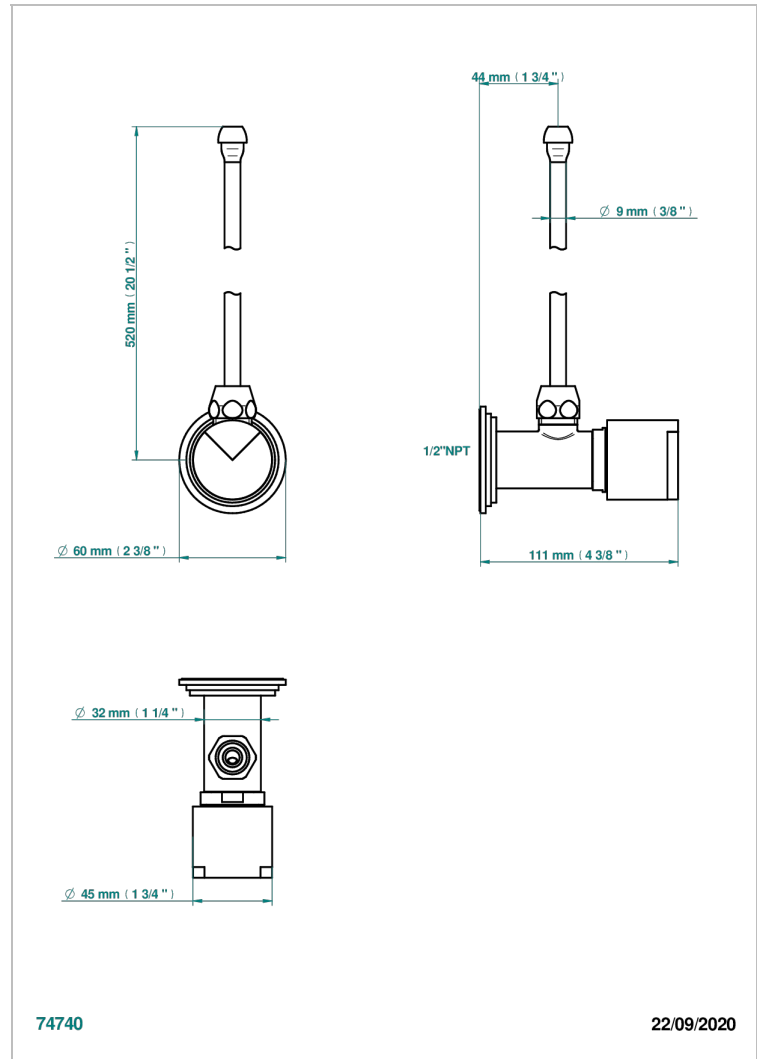

LE 9 NERO MARQUINA

G2I-181/SLA

Angle valve with 3/8 supply lavatory quick adaptor set

THG[®]
PARIS

CARACTERÍSTICAS

- Le 9 Nero Marquina
- Angle valve with 3/8 supply lavatory quick adaptor set

ACABADOS DISPONIBLES