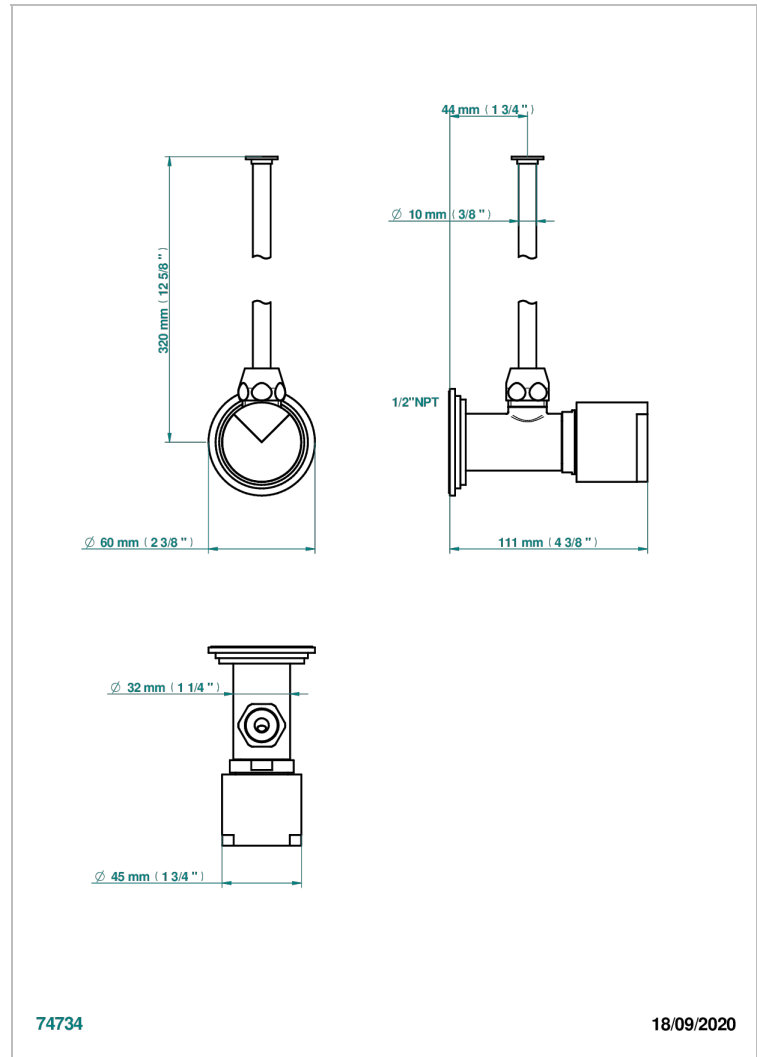

LE 9 NERO MARQUINA

G2I-181/SWC

Angle valve with 3/8 toiletsupply quick adaptator set

THG[®]
PARIS

CARACTERÍSTICAS

- Le 9 Nero Marquina
- Angle valve with 3/8 toiletsupply quick adaptator set

ACABADOS DISPONIBLES