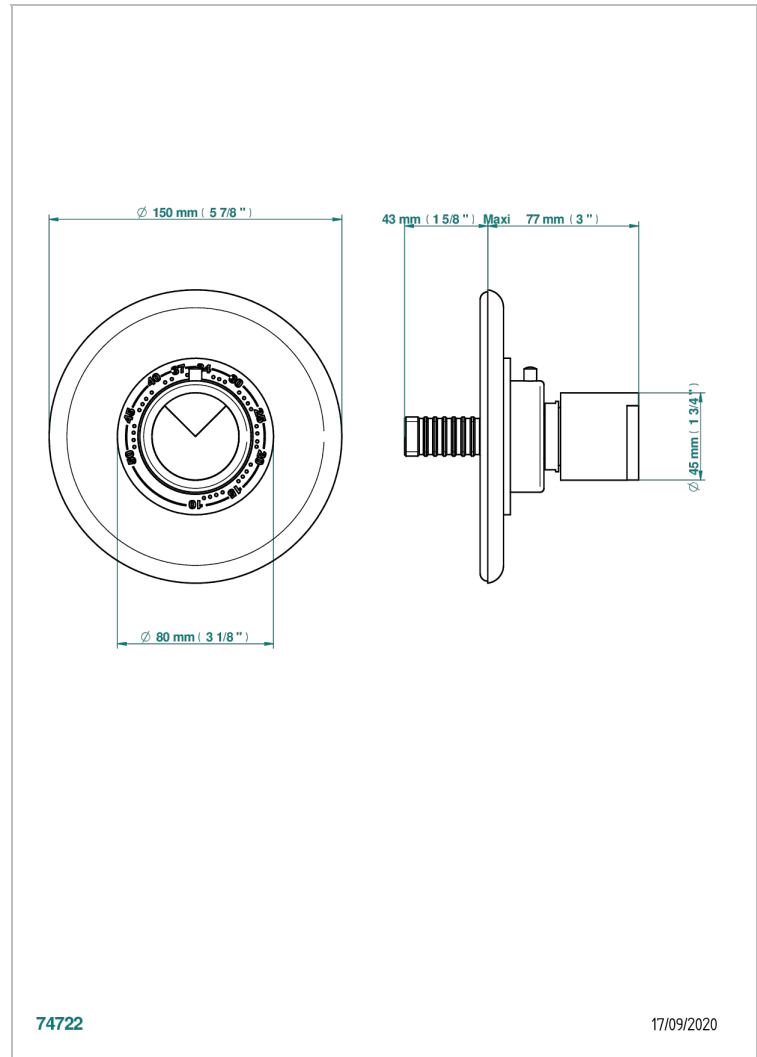

LE 9 NERO MARQUINA

G2I-15EN16US

Trim plate and handle for eurotherm valve 8200/us & 8300/us

THG[®]
PARIS

CHARACTERISTIC

- Le 9 Nero Marquina
- Trim plate and handle for eurotherm valve 8200/us & 8300/us

AVAILABLE FINITIONS