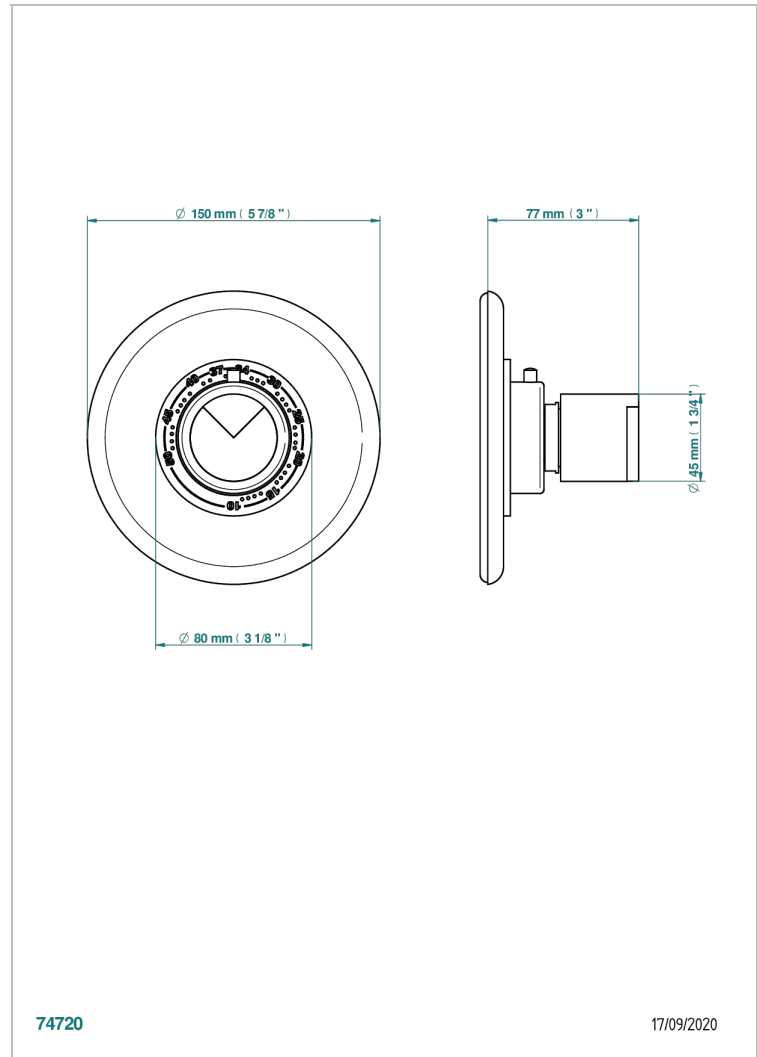

LE 9 NERO MARQUINA

G2I-15EN16EM

Trim plate and handle for eurotherm valve 8200/us & 8300/us

THG[®]
PARIS

CHARACTERISTIC

- Le 9 Nero Marquina
- Trim plate and handle for eurotherm valve 8200/us & 8300/us

AVAILABLE FINITIONS