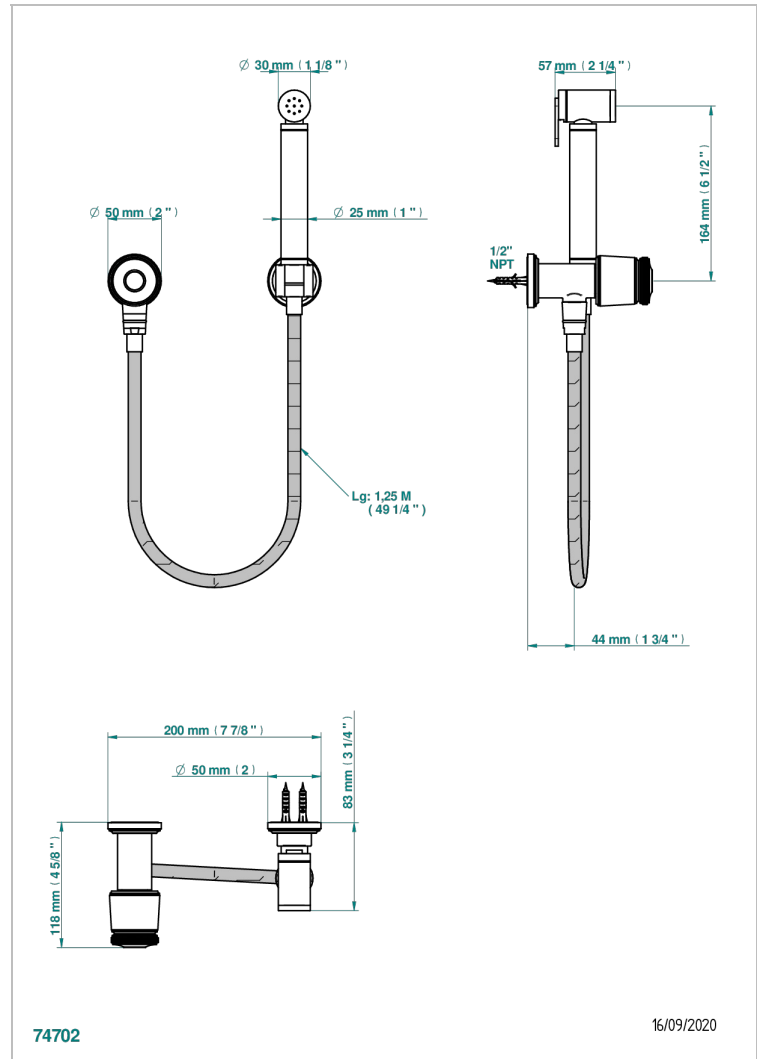

# CORVAIR PORTORO

U8H-5840/8US

Handheld spray bidet with hose, elbow and hook

## CHARACTERISTIC

- Corvair Portoro
- Handheld spray bidet with hose, elbow and hook

## AVAILABLE FINITIONS

- Chrome polished - A02
- Chrome polished / gold polished - G02
- Gold polished - F01
- Nickel polished - B01