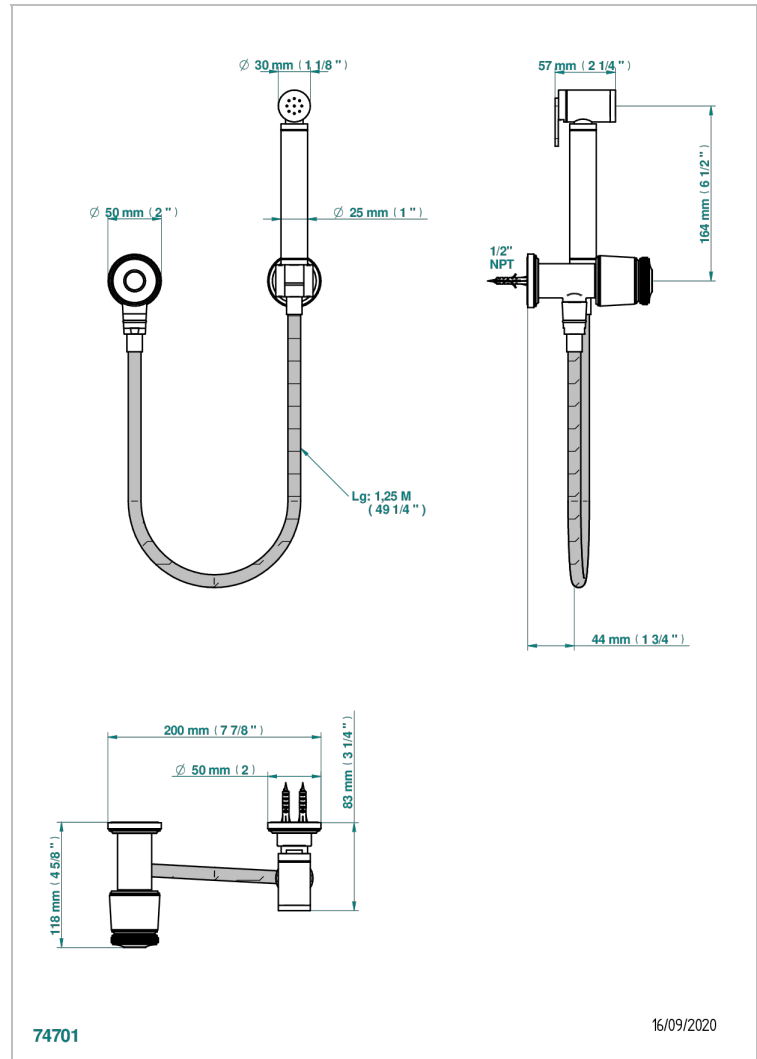

CORVAIR HOWLITE

U8F-5840/8US

Handheld spray bidet with hose, elbow and hook

CHARACTERISTIC

- Corvair Howlite
- Handheld spray bidet with hose, elbow and hook

AVAILABLE FINITIONS

- Chrome polished - A02
- Chrome polished / gold polished - G02
- Gold polished - F01
- Nickel polished - B01