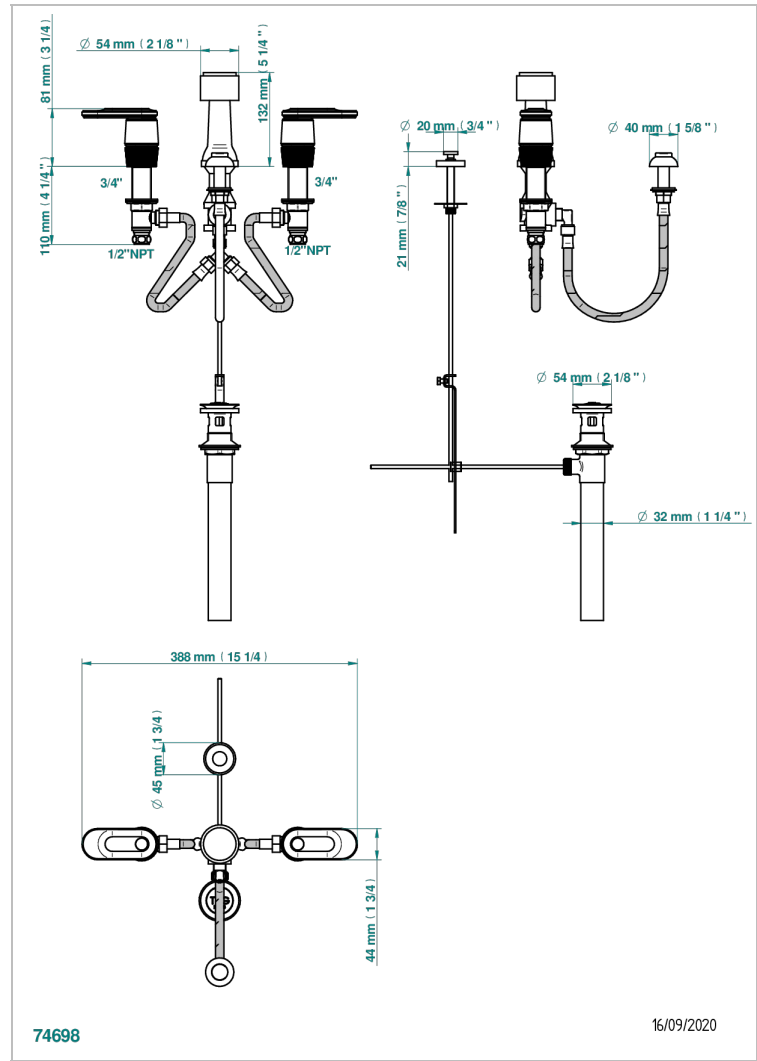

CORVAIR FIOR DI BOSCO WITH LEVER HANDLES

U8L-207KA

Deck mounted 3-hole bidet with vertical spray, vacuum breaker and drain

CHARACTERISTIC

- ASME : ASME A112.18.1-2011/CSA B125.1-11

STANDARDS

AVAILABLE FINITIONS