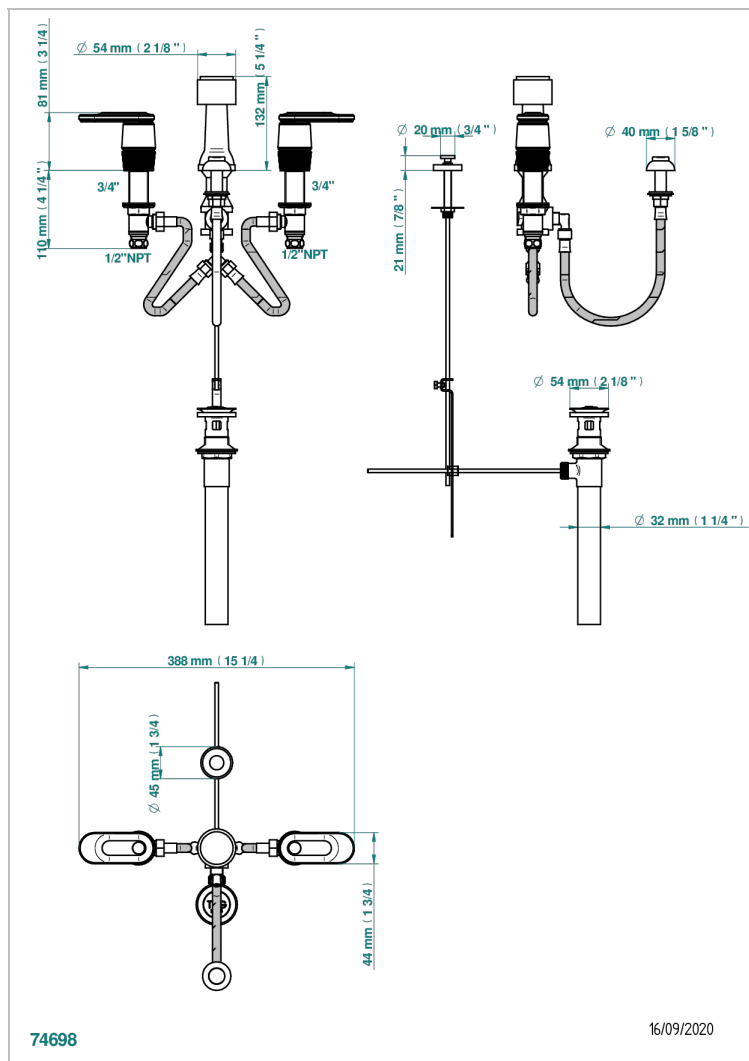

CORVAIR FIOR DI BOSCO WITH LEVER

U8L-207KA

Bidet Faucet with vertical spray, drain and vacuum breaker, for bidet Kohler

CHARACTERISTIC

- ASME : ASME A112.18.1-2011/CSA B125.1-11

STANDARDS

AVAILABLE FINITIONS