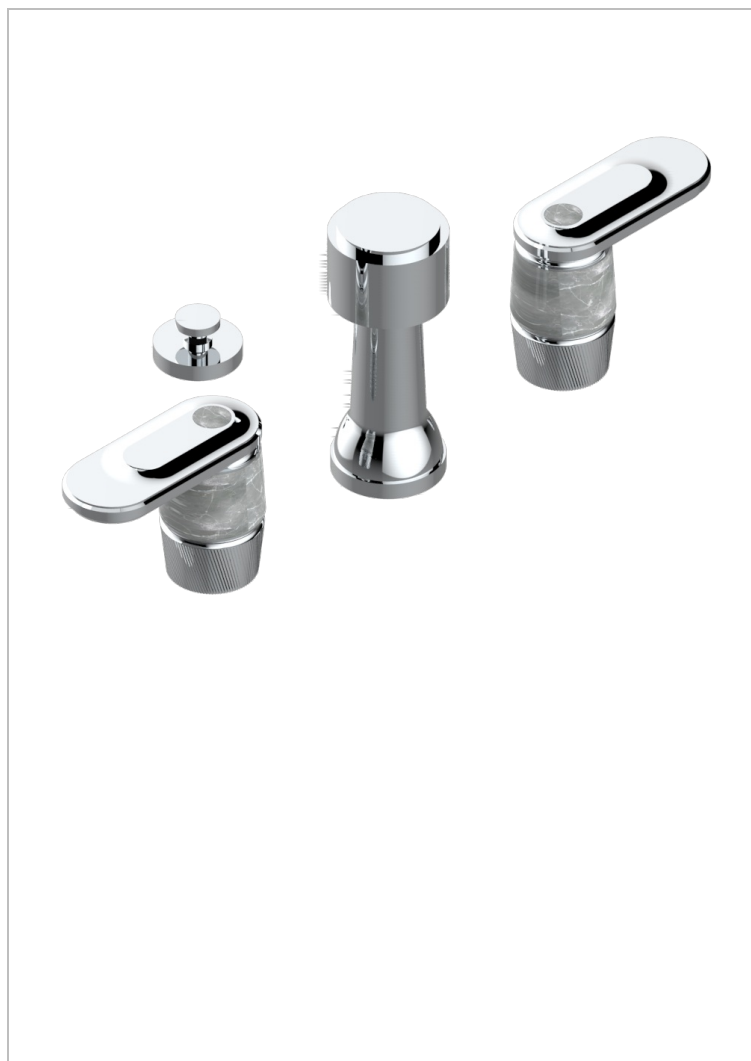

CORVAIR FIOR DI BOSCO WITH LEVER

U8L-207KA

Bidet Faucet with vertical spray, drain and vacuum breaker, for bidet Kohler

CHARACTERISTIC

- ASME : ASME A112.18.1-2011/CSA B125.1-11

STANDARDS

AVAILABLE FINITIONS

Black ceram - D30
Blush PVD - H62
Brass color PVD - H49
Brown bronze color PVD - F33
Gold color PVD - H52
Graphite PVD - H64

Lacquered light bronze - D01
Matt Umber PVD - H67
Matt blush PVD - H60
Matt brass color PVD - H50
Matt brown bronze color PVD - F34
Matt chrome - C02