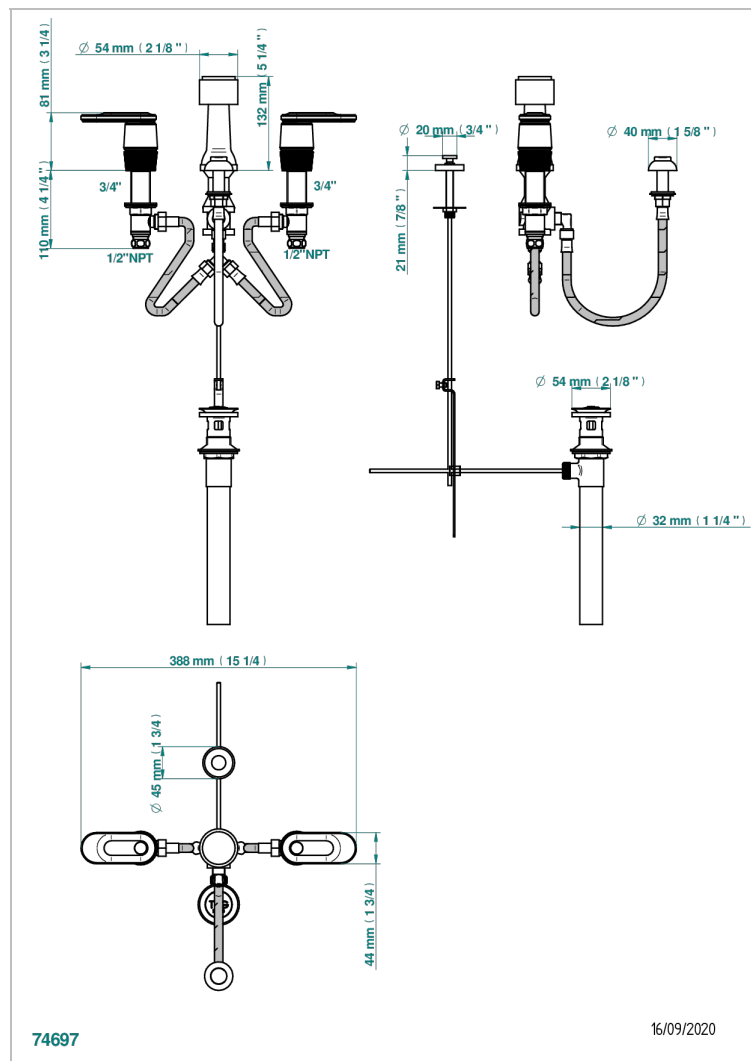

# CORVAIR PORTORO WITH LEVER HANDLES

U8J-207KA

Deck mounted 3-hole bidet with vertical spray, vacuum breaker and drain