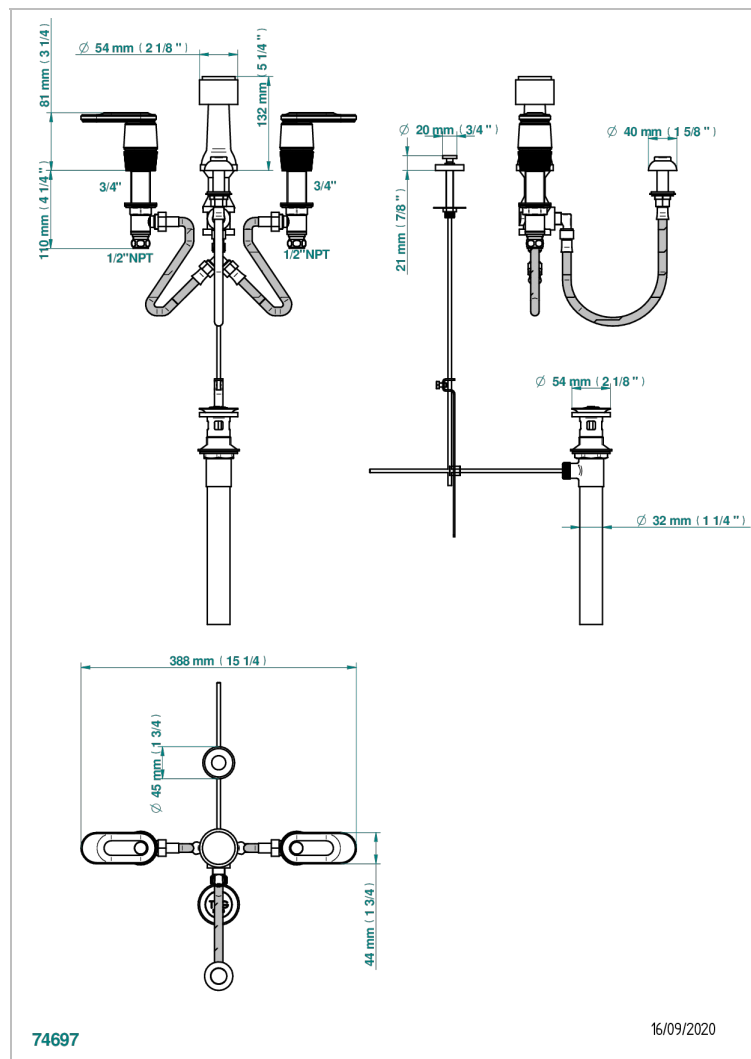

CORVAIR PORTORO WITH LEVER

U8J-207KA

THG[®]
PARIS

Bidet Faucet with vertical spray, drain and vacuum breaker, for bidet Kohler

CHARACTERISTIC

- ASME : ASME A112.18.1-2011/CSA B125.1-11

STANDARDS

AVAILABLE FINITIONS