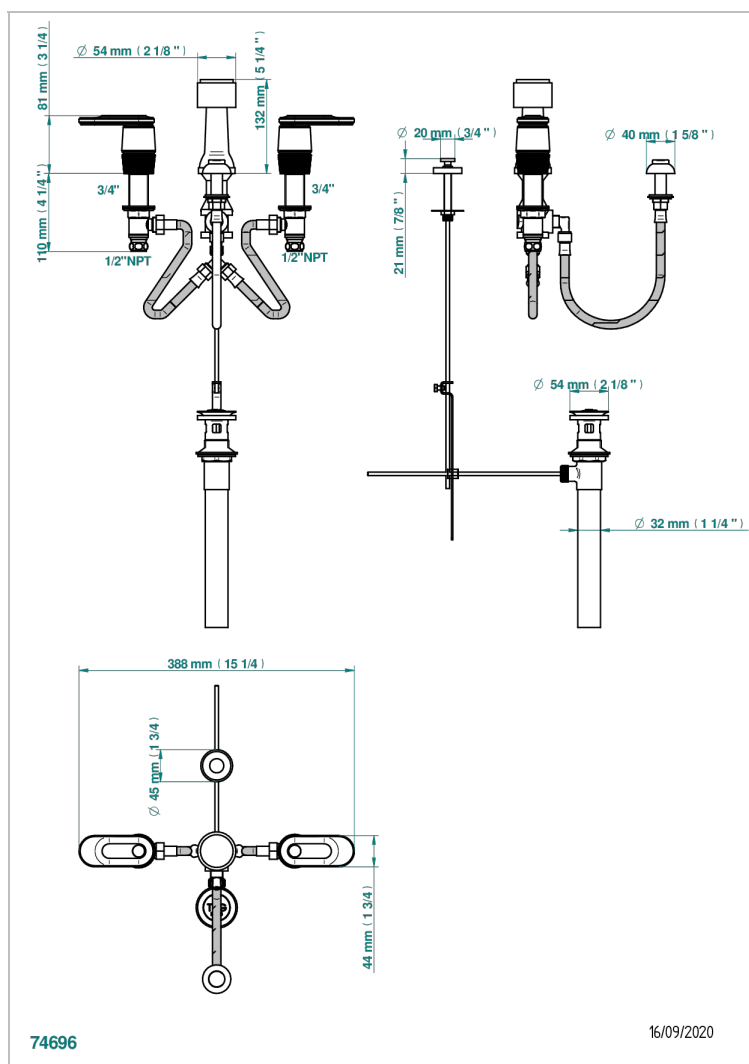

CORVAIR HOWLITE WITH LEVER HANDLES

U8G-207KA

Deck mounted 3-hole bidet with vertical spray, vacuum breaker and drain

CHARACTERISTIC

- ASME : ASME A112.18.1-2011/CSA B125.1-11

STANDARDS

AVAILABLE FINITIONS

Black ceram - D30
Blush PVD - H62
Brass color PVD - H49
Brown bronze color PVD - F33
Chrome polished - A02
Gold color PVD - H52

Matt nickel color PVD - H56
Nickel color PVD - H55
Nickel polished - B01
Soft gold - F30
Soft matt gold - F31
Umber PVD - H66