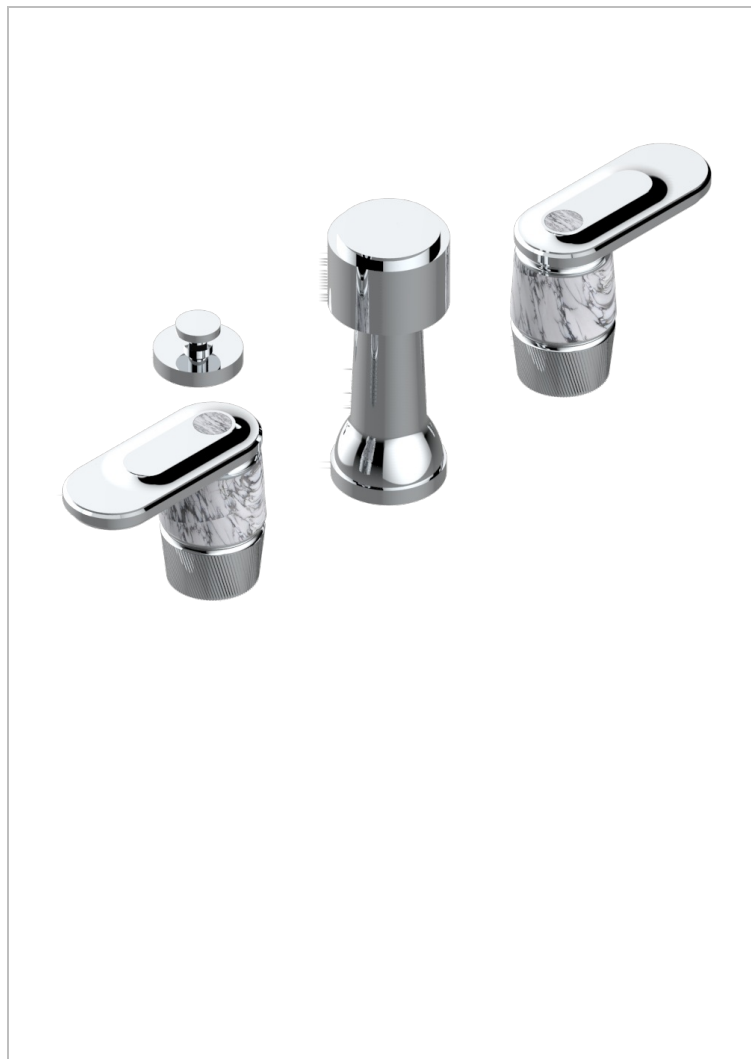

# CORVAIR HOWLITE WITH LEVER

U8G-207KA

THG<sup>®</sup>  
PARIS

Bidet Faucet with vertical spray, drain and vacuum breaker, for bidet Kohler