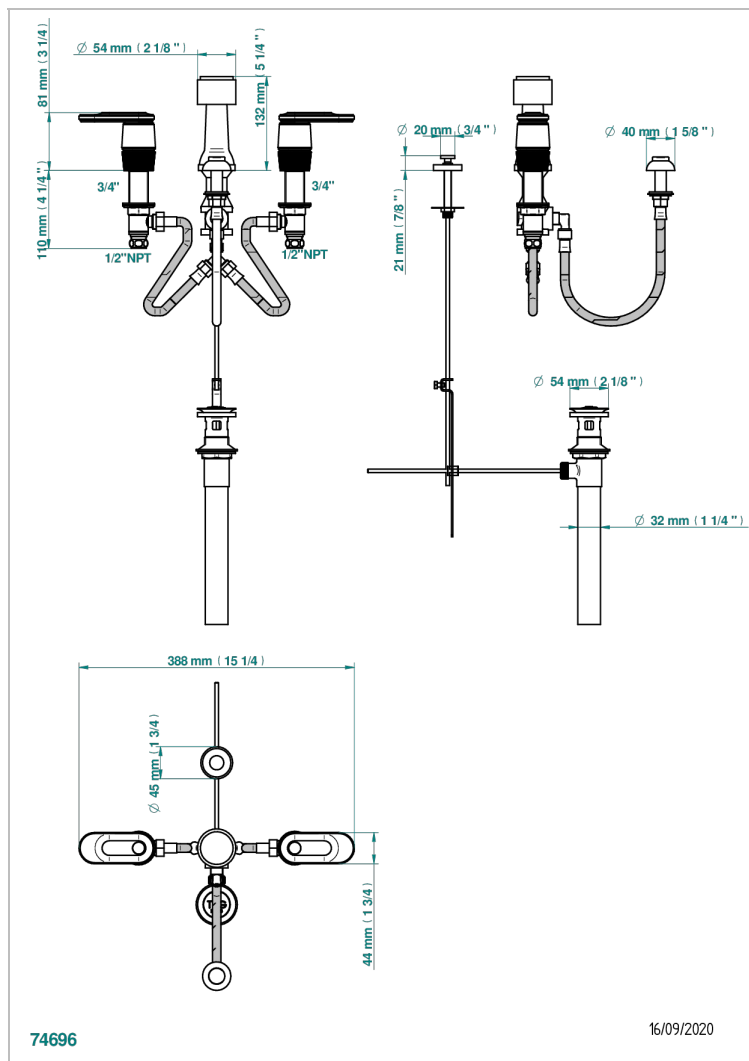

# CORVAIR HOWLITE WITH LEVER

U8G-207KA

THG<sup>®</sup>  
PARIS

Bidet Faucet with vertical spray, drain and vacuum breaker, for bidet Kohler