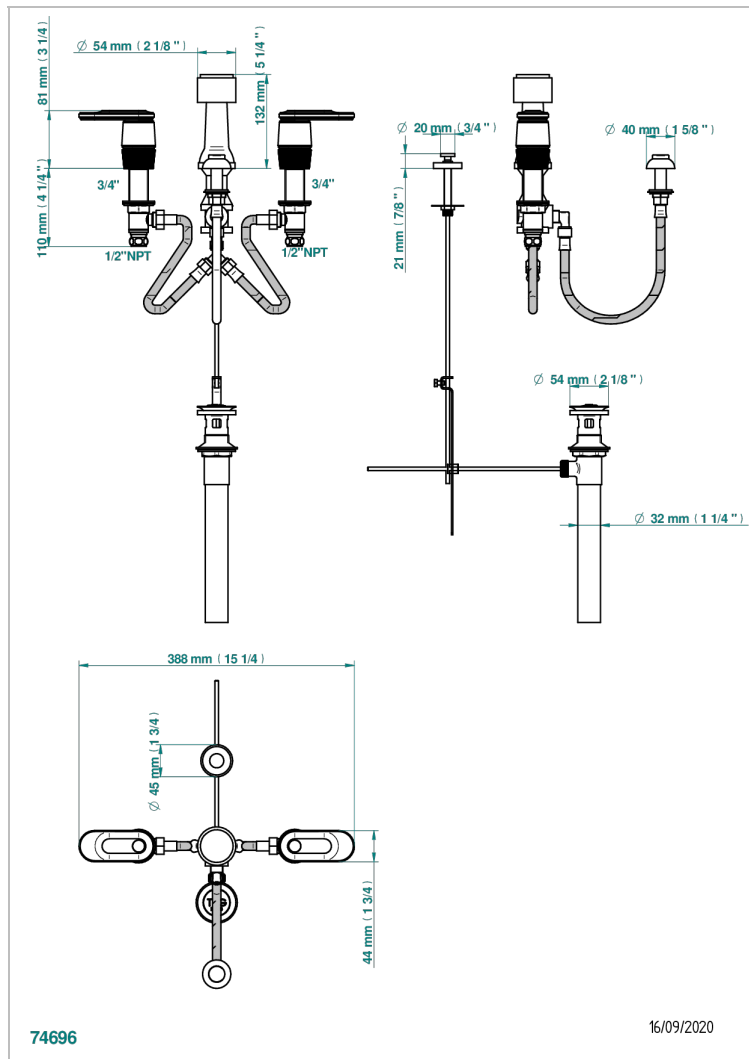

CORVAIR HOWLITE WITH LEVER

U8G-207KA

THG[®]
PARIS

Bidet Faucet with vertical spray, drain and vacuum breaker, for bidet Kohler

CHARACTERISTIC

- ASME : ASME A112.18.1-2011/CSA B125.1-11

STANDARDS

AVAILABLE FINITIONS