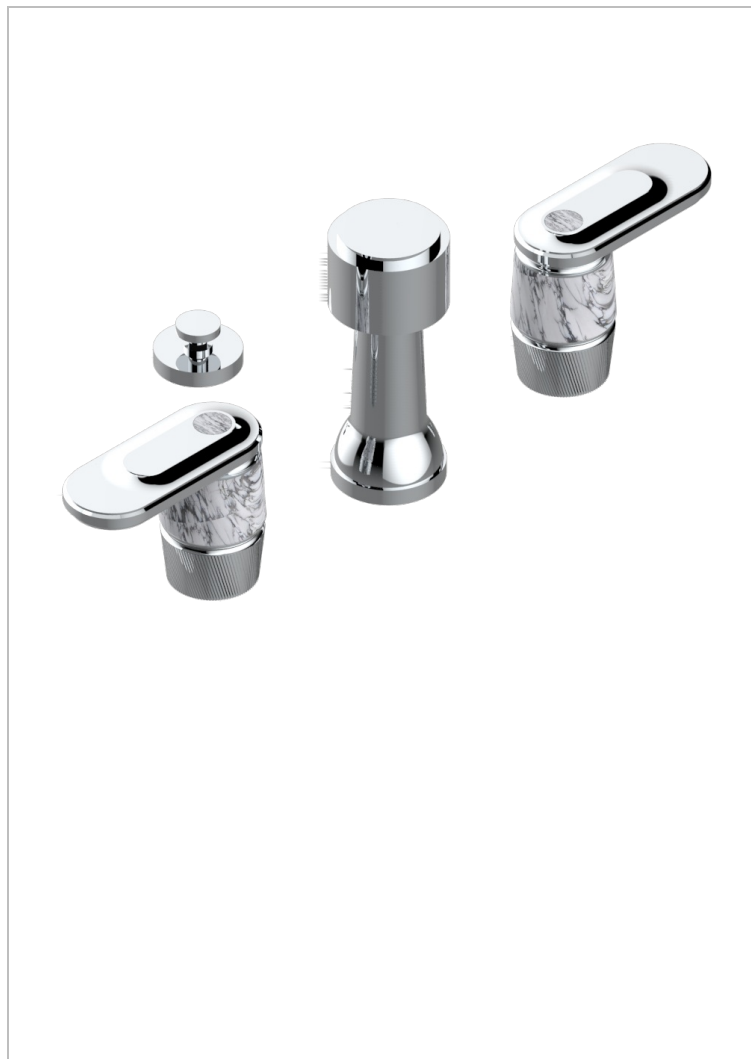

CORVAIR HOWLITE WITH LEVER

U8G-207KA

THG[®]
PARIS

Bidet Faucet with vertical spray, drain and vacuum breaker, for bidet Kohler

CHARACTERISTIC

- ASME : ASME A112.18.1-2011/CSA B125.1-11

STANDARDS

AVAILABLE FINITIONS

Black ceram - D30
Blush PVD - H62
Brass color PVD - H49
Brown bronze color PVD - F33
Gold color PVD - H52
Graphite PVD - H64

Lacquered light bronze - D01
Matt Umber PVD - H67
Matt blush PVD - H60
Matt brass color PVD - H50
Matt brown bronze color PVD - F34
Matt chrome - C02

Matt gold - F07
Matt gold color PVD - H53
Matt graphite PVD - H65
Matt nickel (color finish) - C01
Matt nickel color PVD - H56
Nickel color PVD - H55

Polished chrome (color finish) - A02
Polished gold (color finish) - F01
Polished nickel - B01
Soft gold - F30
Soft matt gold - F31
Umber PVD - H66