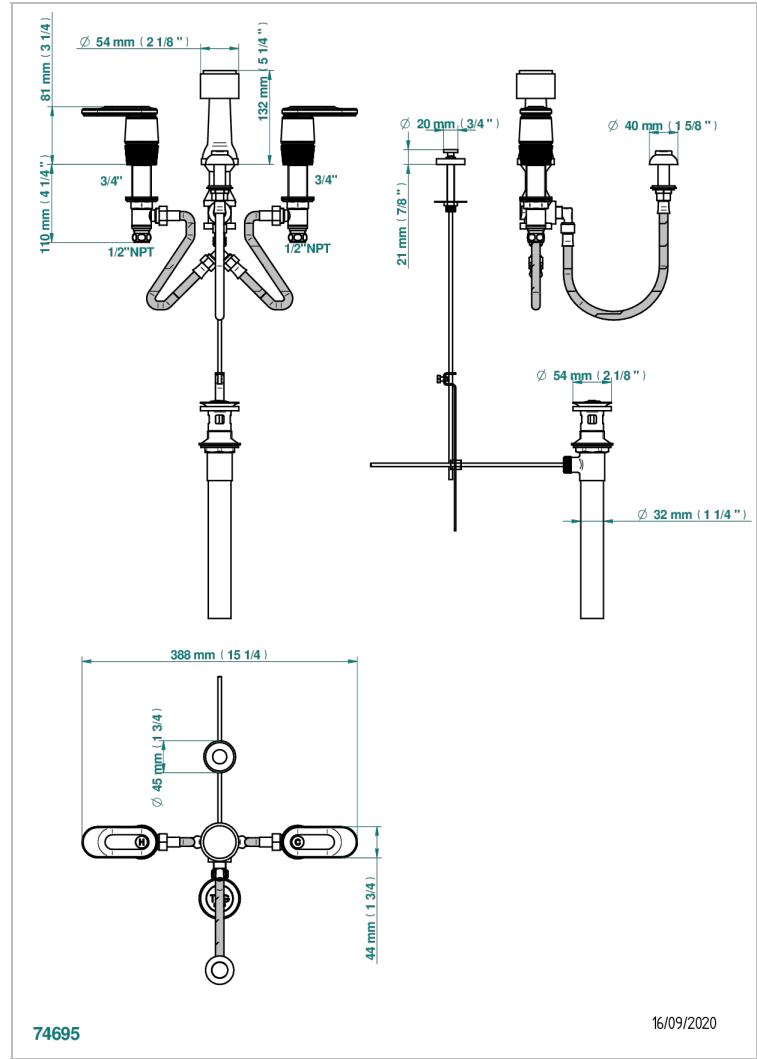

CORVAIR WITH LEVER

U8E-207KA

Bidet Faucet with vertical spray, drain and vacuum breaker, for bidet Kohler

CHARACTERISTIC

- ASME : ASME A112.18.1-2011/CSA B125.1-11

STANDARDS

AVAILABLE FINITIONS

Black ceram - D30

Nickel color PVD - H55

Polished chrome (color finish) - A02

Polished chrome with gold inlay - GA1

Polished gold (color finish) - F01

Polished nickel - B01

Soft gold - F30

Soft matt gold - F31

Umber PVD - H66