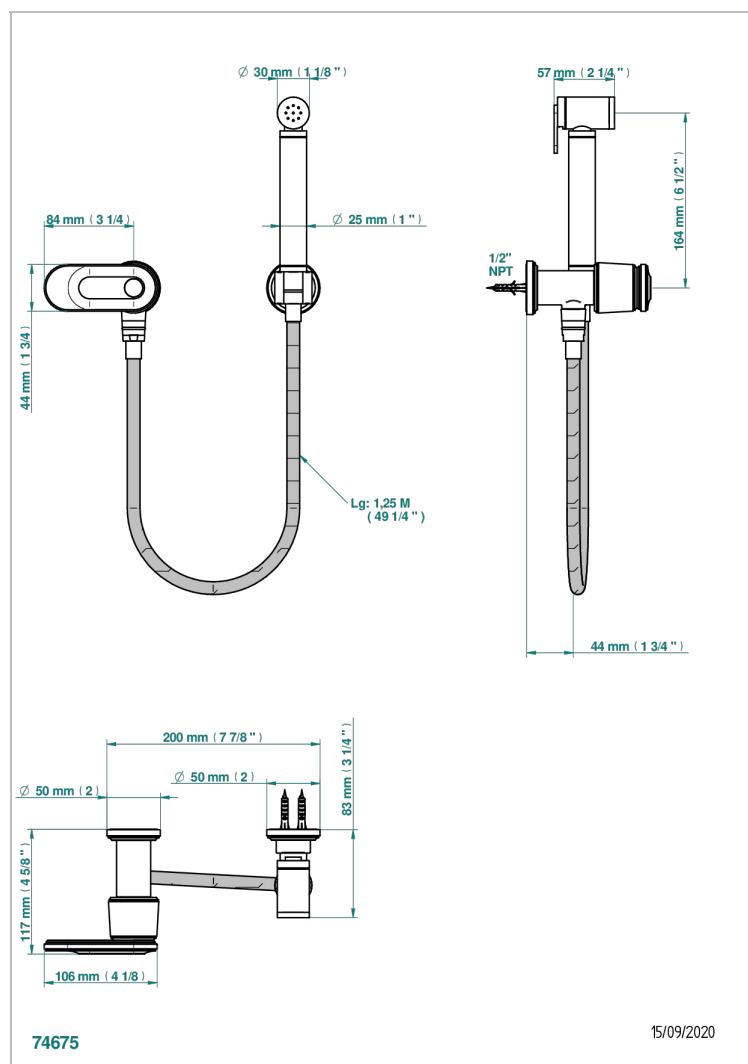

# CORVAIR FIOR DI BOSCO WITH LEVER HANDLES

U8L-5840/8US

Handheld spray bidet with hose, elbow and hook

## CHARACTERISTIC

- Corvoir Fior di Bosco with lever handles
- Handheld spray bidet with hose, elbow and hook

## AVAILABLE FINITIONS

- Chrome polished - A02
- Chrome polished / gold polished - G02
- Gold polished - F01
- Nickel polished - B01