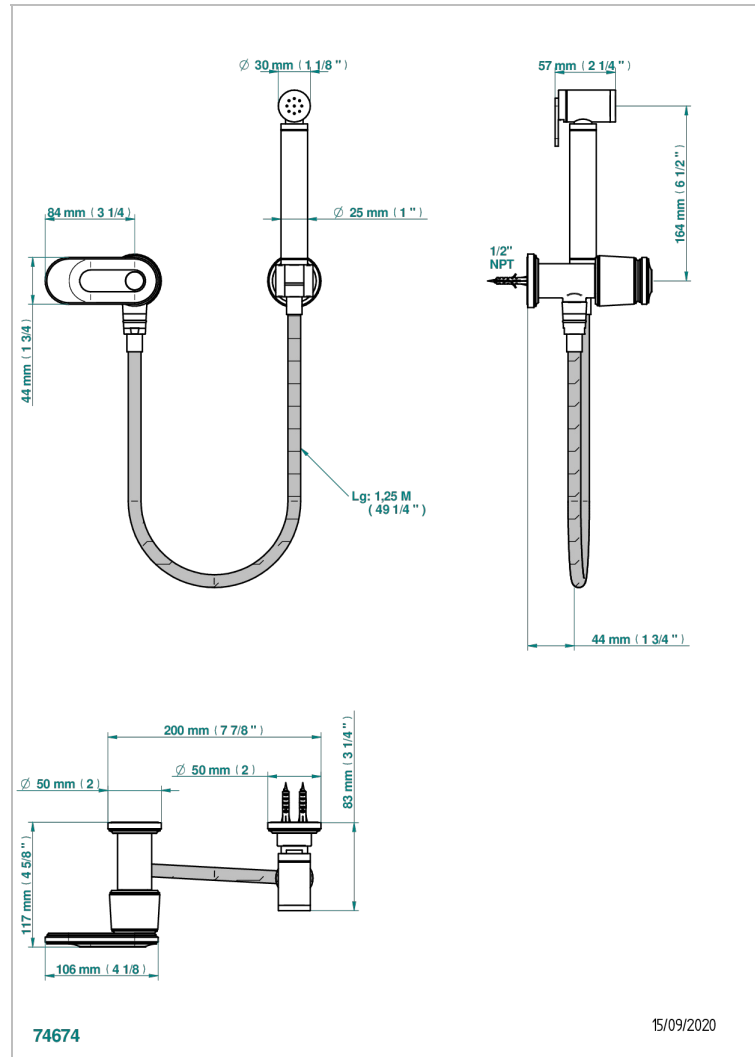

CORVAIR PORTORO WITH LEVER HANDLES

U8J-5840/8US

Handheld spray bidet with hose, elbow and hook

THG[®]
PARIS

74674

15/09/2020

CHARACTERISTIC

- Corvoir Portoro with lever handles
- Handheld spray bidet with hose, elbow and hook

AVAILABLE FINITIONS

- Chrome polished - A02
- Chrome polished / gold polished - G02
- Gold polished - F01
- Nickel polished - B01