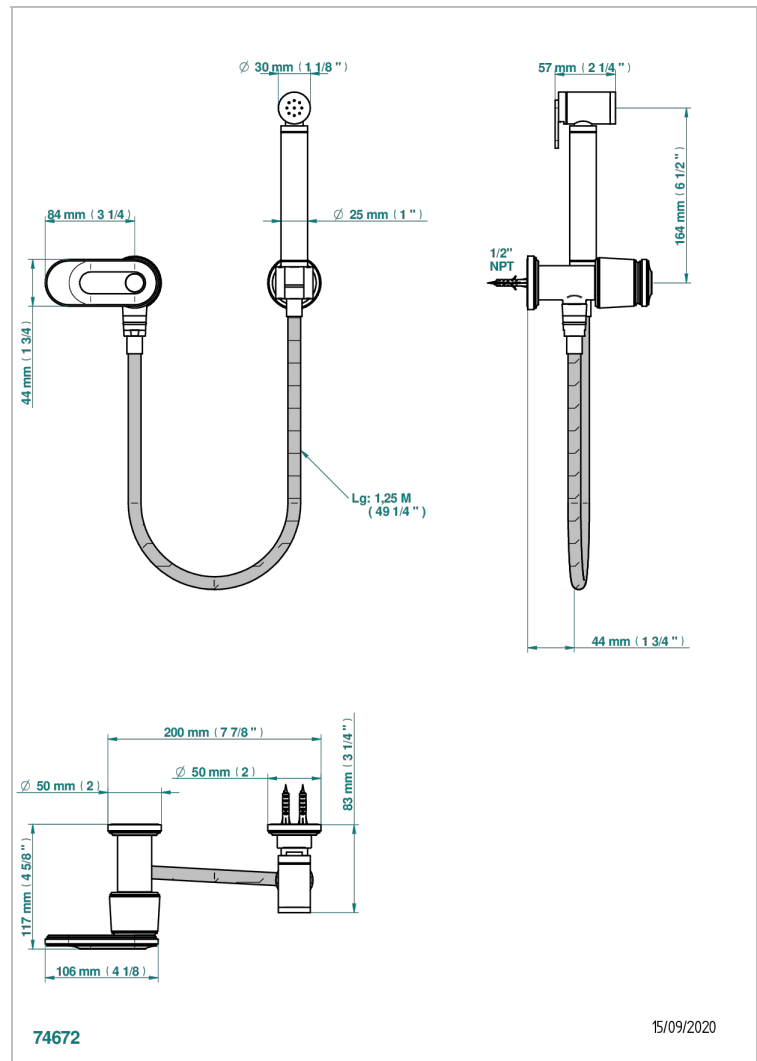

CORVAIR WITH LEVER HANDLES

U8E-5840/8US

Handheld spray bidet with hose, elbow and hook

THG[®]
PARIS

CHARACTERISTIC

- Corvoir with lever handles
- Handheld spray bidet with hose, elbow and hook

AVAILABLE FINITIONS

- Chrome polished - A02
- Chrome polished / gold polished - G02
- Gold polished - F01
- Nickel polished - B01