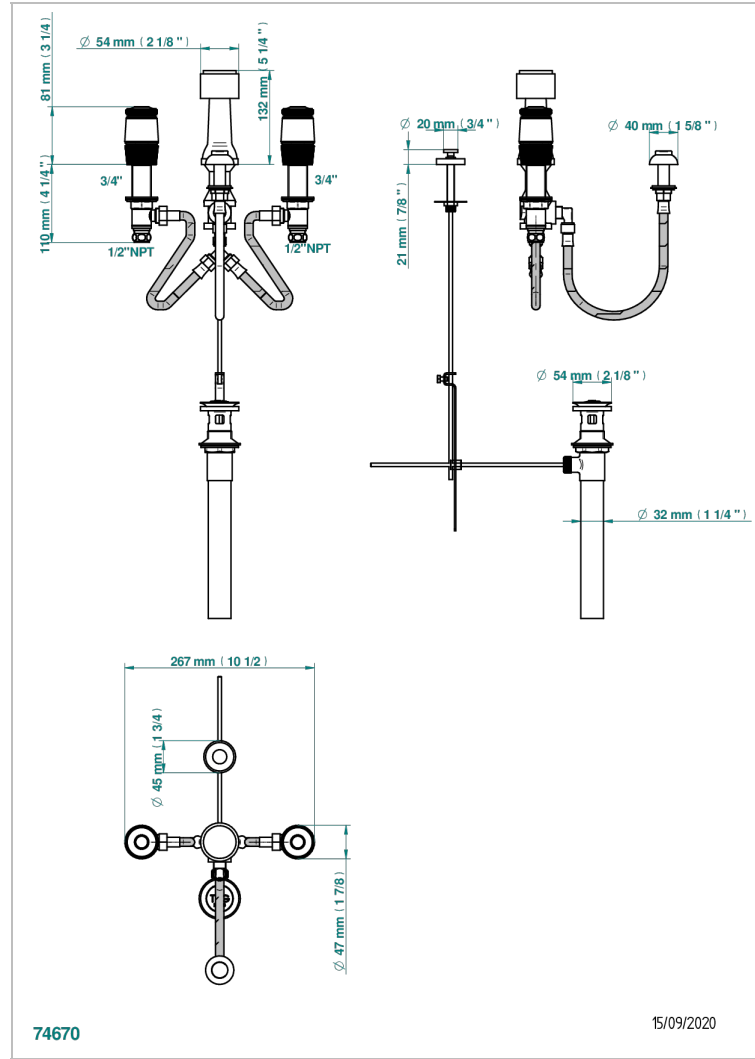

CORVAIR FIOR DI BOSCO

U8K-207KA

Deck mounted 3-hole bidet with vertical spray, vacuum breaker and drain

CHARACTERISTIC

- ASME : ASME A112.18.1-2011/CSA B125.1-11

STANDARDS

AVAILABLE FINITIONS

Black ceram - D30
Blush PVD - H62
Brass color PVD - H49
Brown bronze color PVD - F33
Chrome polished - A02
Gold color PVD - H52

Matt nickel color PVD - H56
Nickel color PVD - H55
Nickel polished - B01
Soft gold - F30
Soft matt gold - F31
Umber PVD - H66