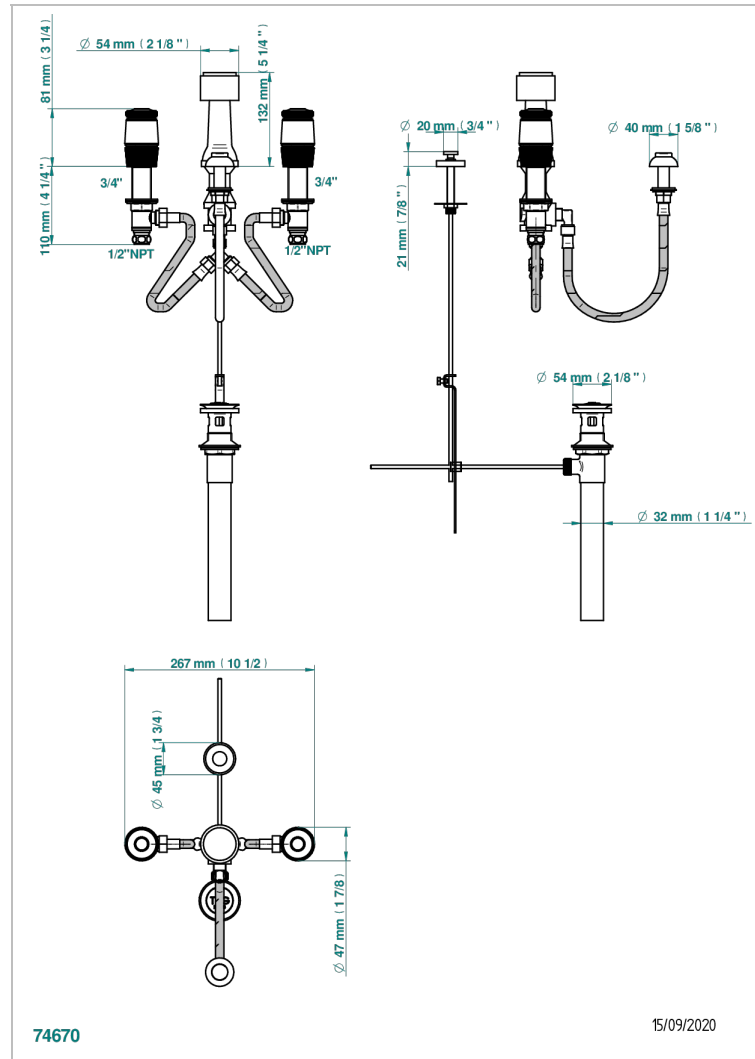

CORVAIR FIOR DI BOSCO

U8K-207KA

Bidet Faucet with vertical spray, drain and vacuum breaker, for bidet Kohler

CHARACTERISTIC

- ASME : ASME A112.18.1-2011/CSA B125.1-11

STANDARDS

AVAILABLE FINITIONS

Black ceram - D30
Blush PVD - H62
Brass color PVD - H49
Brown bronze color PVD - F33
Gold color PVD - H52
Graphite PVD - H64

Lacquered light bronze - D01
Matt Umber PVD - H67
Matt blush PVD - H60
Matt brass color PVD - H50
Matt brown bronze color PVD - F34
Matt chrome - C02

Matt gold - F07
Matt gold color PVD - H53
Matt graphite PVD - H65
Matt nickel (color finish) - C01
Matt nickel color PVD - H56
Nickel color PVD - H55