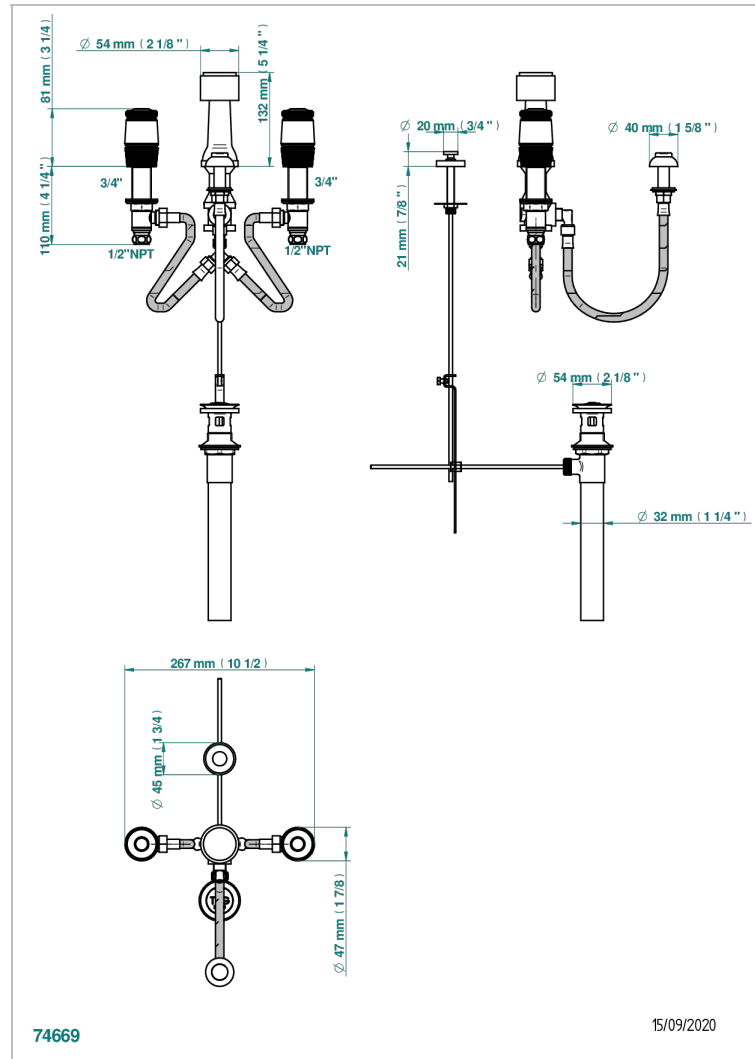

# CORVAIR PORTORO

U8H-207KA

Deck mounted 3-hole bidet with vertical spray, vacuum breaker and drain