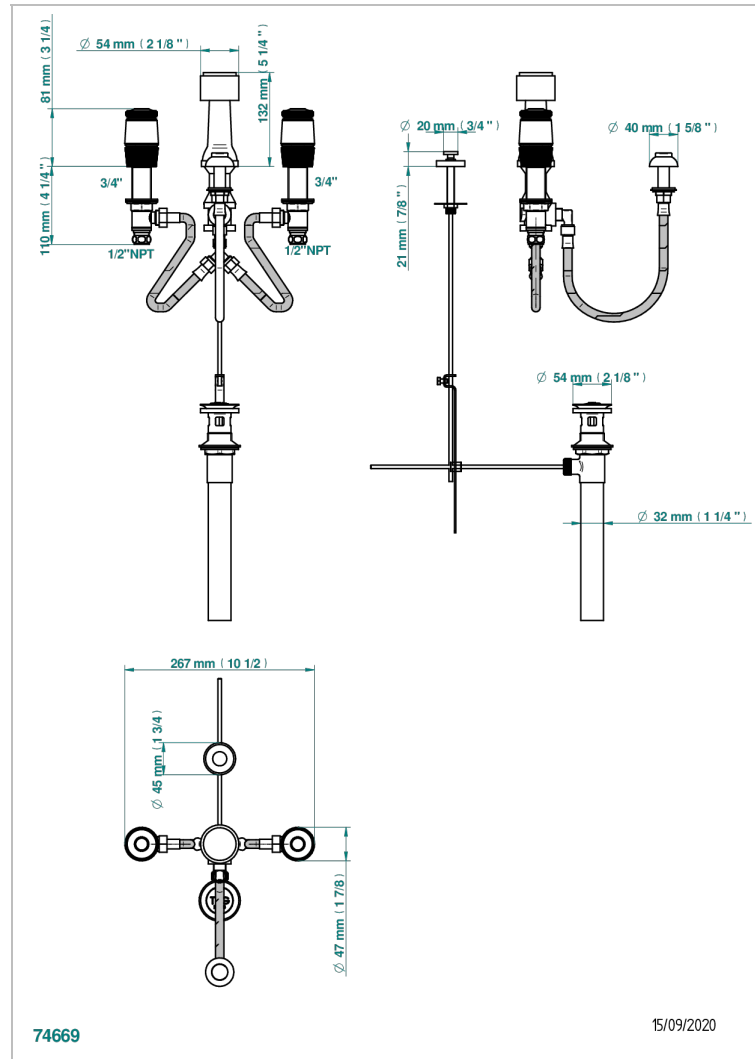

CORVAIR PORTORO

U8H-207KA

Bidet Faucet with vertical spray, drain and vacuum breaker, for bidet Kohler

CHARACTERISTIC

- ASME : ASME A112.18.1-2011/CSA B125.1-11

STANDARDS

AVAILABLE FINITIONS

Black ceram - D30
Blush PVD - H62
Brass color PVD - H49
Brown bronze color PVD - F33
Gold color PVD - H52
Graphite PVD - H64

Lacquered light bronze - D01
Matt Umber PVD - H67
Matt blush PVD - H60
Matt brass color PVD - H50
Matt brown bronze color PVD - F34
Matt chrome - C02

Matt gold - F07
Matt gold color PVD - H53
Matt graphite PVD - H65
Matt nickel (color finish) - C01
Matt nickel color PVD - H56
Nickel color PVD - H55