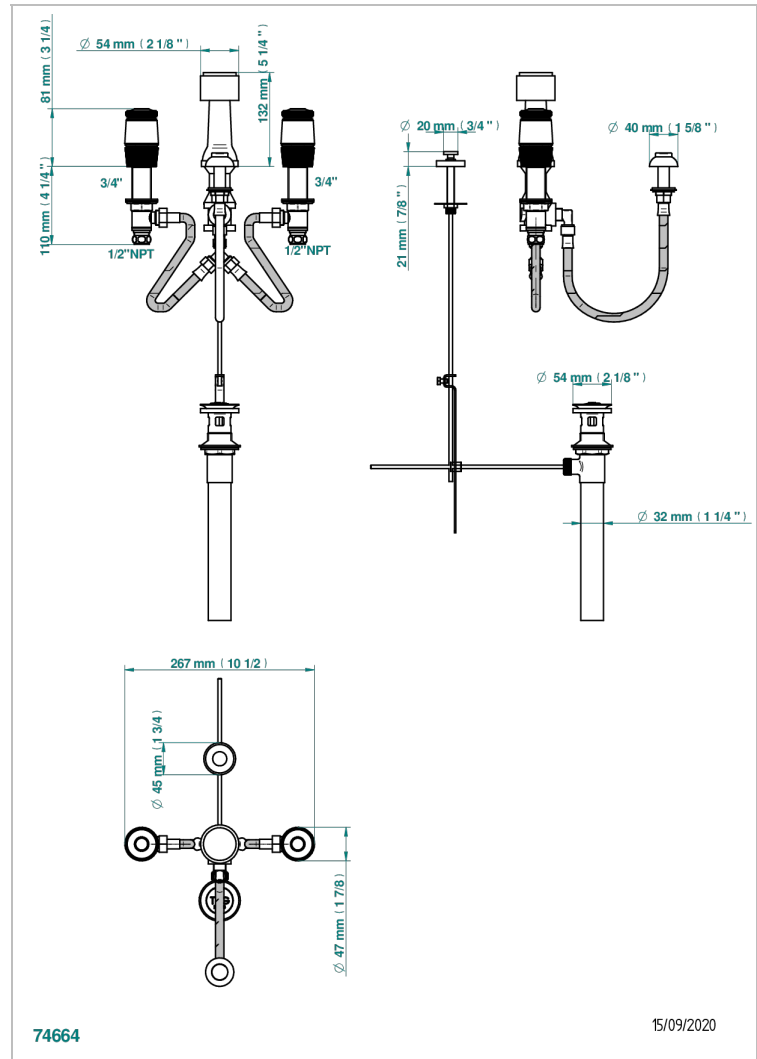

# CORVAIR HOWLITE

U8F-207KA

Deck mounted 3-hole bidet with vertical spray, vacuum breaker and drain

74664

15/09/2020