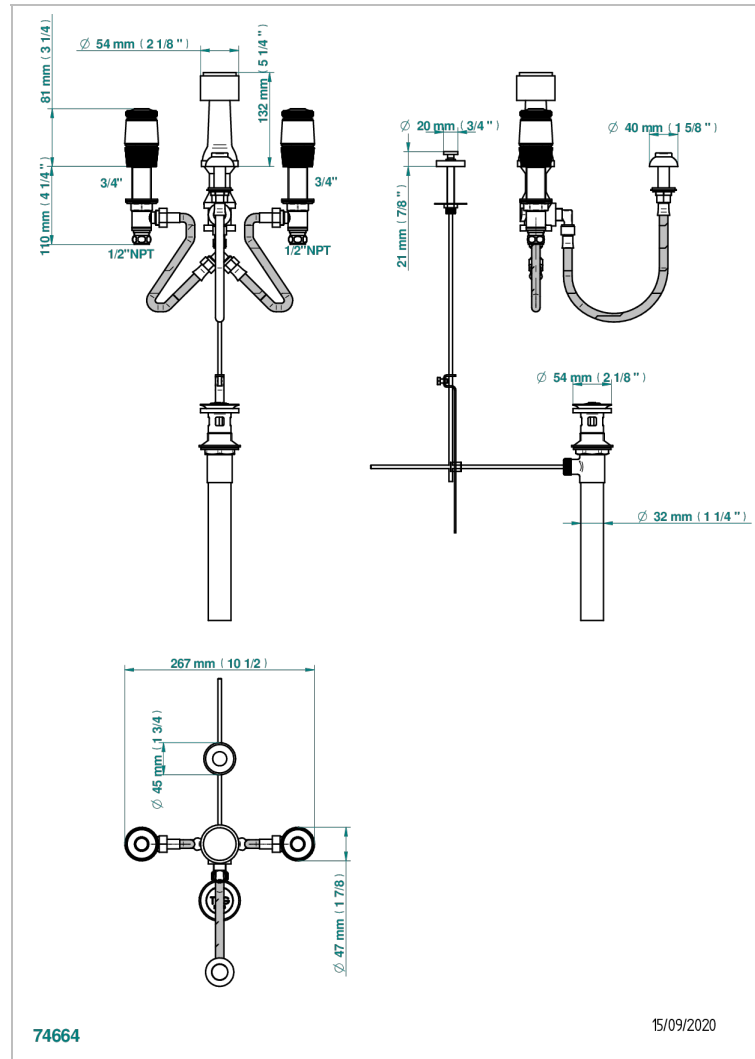

# CORVAIR HOWLITE

U8F-207KA

Bidet Faucet with vertical spray, drain and vacuum breaker, for bidet Kohler