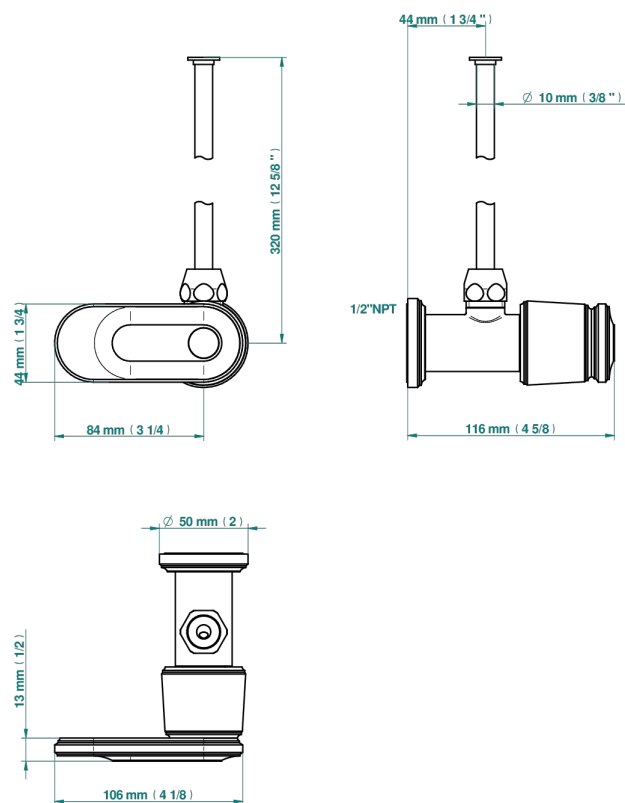

CORVAIR FIOR DI BOSCO WITH LEVER HANDLES

U8L-181/SWC

Angle supply valve with 3/8" adaptor set for toilet

THG[®]
PARIS

74662

15/09/2020

CHARACTERISTIC

- Corvaire Fior di Bosco with lever handles
- Angle supply valve with 3/8" adaptor set for toilet