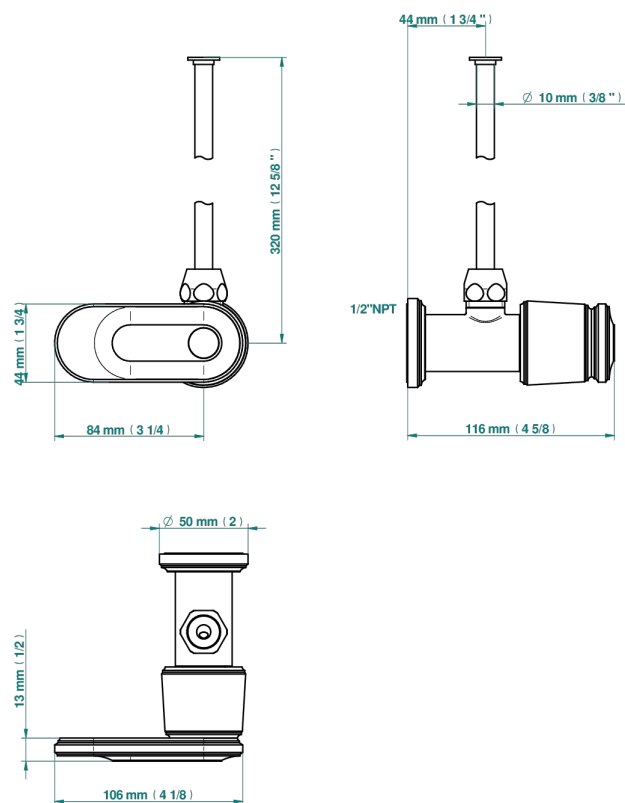

CORVAIR PORTORO WITH LEVER HANDLES

U8J-181/SWC

Angle supply valve with 3/8" adaptor set for toilet

THG[®]
PARIS

74661

15/09/2020

CHARACTERISTIC

- Corvaair Portoro with lever handles
- Angle supply valve with 3/8" adaptor set for toilet