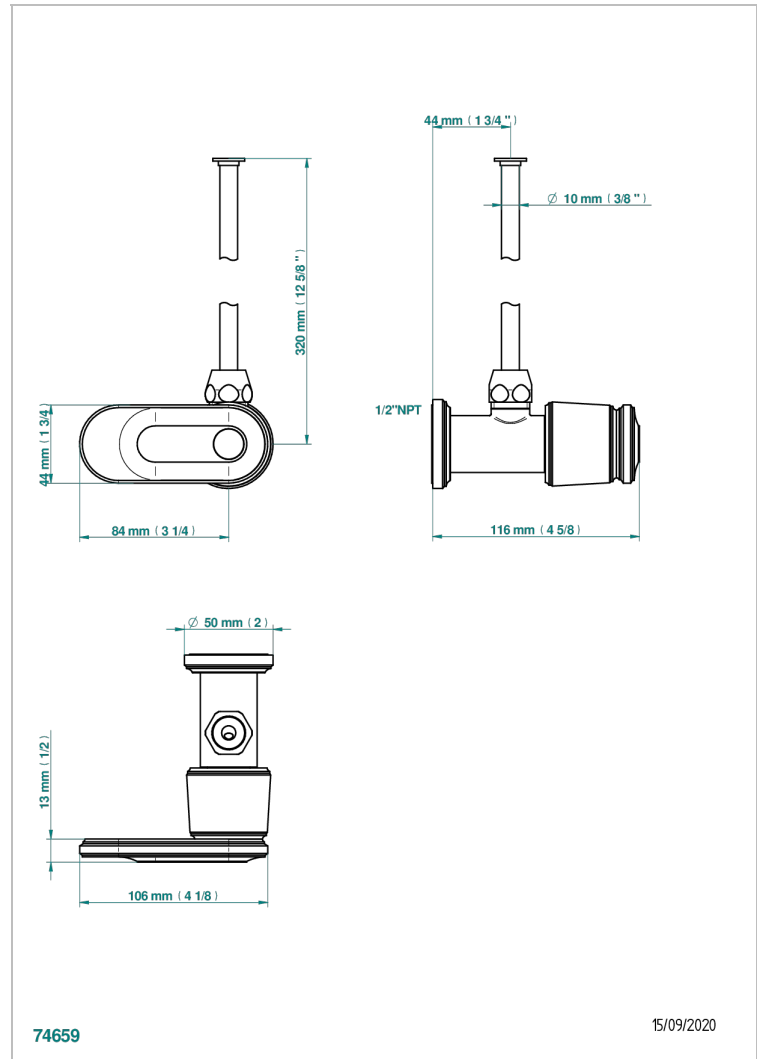

# CORVAIR HOWLITE WITH LEVER HANDLES

U8G-181/SWC

Angle supply valve with 3/8" adaptor set for toilet

THG<sup>®</sup>  
PARIS

## CHARACTERISTIC

- Corvaire Howlite with lever handles
- Angle supply valve with 3/8" adaptor set for toilet