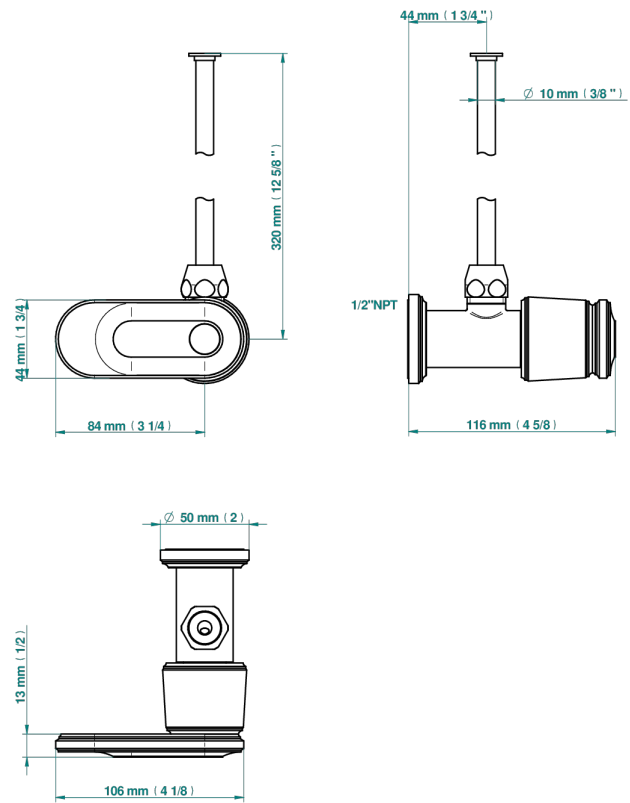

CORVAIR WITH LEVER HANDLES

U8E-181/SWC

Angle supply valve with 3/8" adaptor set for toilet

74658

15/09/2020

CHARACTERISTIC

- Corvaire with lever handles
- Angle supply valve with 3/8" adaptor set for toilet