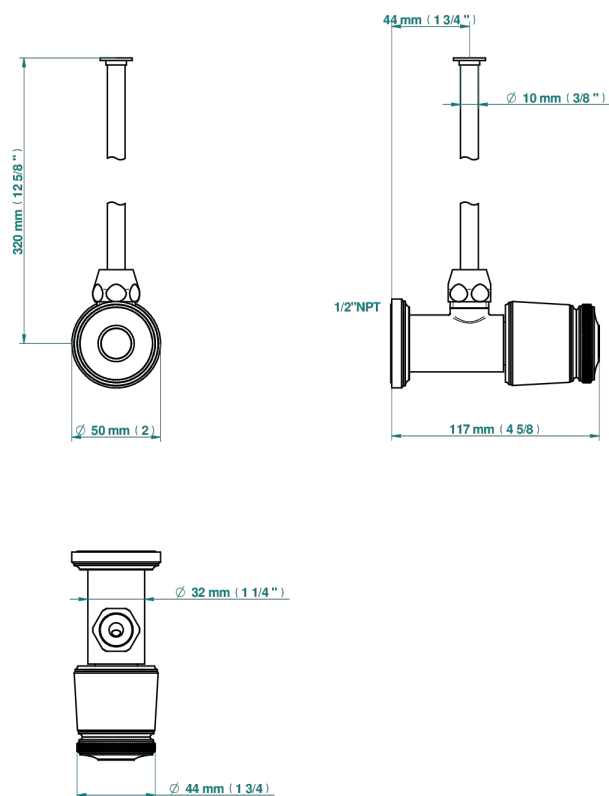

# CORVAIR FIOR DI BOSCO

U8K-181/SWC

Angle valve with 3/8 toiletsupply quick adaptator set

THG<sup>®</sup>  
PARIS

74656

14/09/2020

## CARACTERÍSTICAS

- Corvoir Fior di Bosco
- Angle valve with 3/8 toiletsupply quick adaptator set